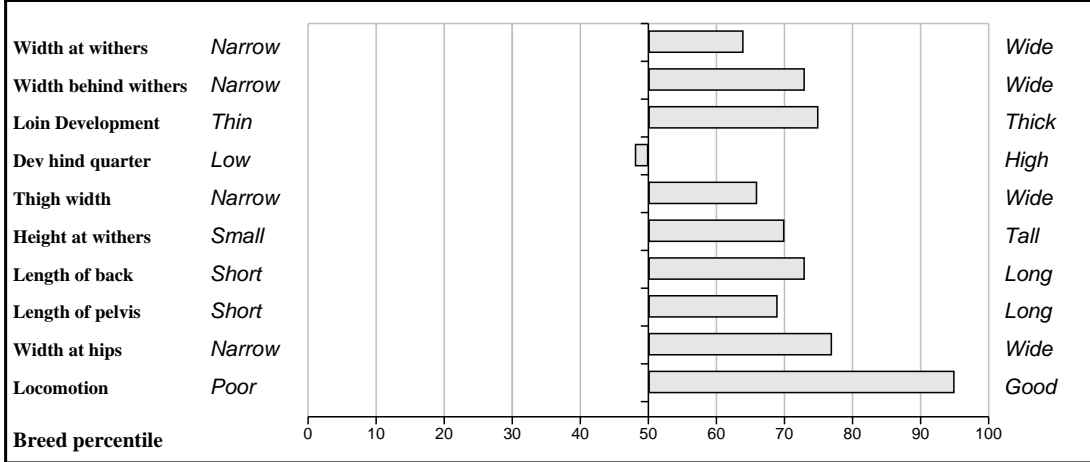

Lot 42 Nore Fylvain Et

Breed: Charolais

IE221396480187

DOB: 02-Sep-2010

Male

Owner: Glenn Cooper - Cahir Coolrain Portlaoise Co Laois

Sire: Bova Sylvain (SLV) SBV = €64 (95%)	Oriental SBV = €78 (38%)	Major Jerusalem
	Jacobine SBV = €103 (34%)	Erudit Bichette
Dam: Ballyfin Ursula (Et) IE221054910354 SBV = €104 (36%)	Hermes SBV = €125 (90%)	Uranium Athena
	Ballyfin Star (Et) SBV = €57 (38%)	Indurain Ballyfin Orchid

€uro-Star Indexes

% Rank	Star Rating (within breed)	Indexes & Traits	€uro-Value	Data Reliability	Relative Data Reliability Comment
71%	★★★★	Suckler Beef Value (SBV)	€90	35%	High
96%	★★★★★	Weanling Export	€102	45%	High
92%	★★★★★	Beef Carcass	€129	41%	High
9%	★	Daughter Fertility	€-54	19%	Medium
17%	★	Daughter Milk	€-83	21%	Medium

Other Key Traits

12%	★	Calving Difficulty	11.4%	30%	Low
89%	★★★★★	Gestation Length		27%	Medium
75%	★★★★	Docility		45%	High

GROW Linear Score Evaluation (Within-Breed Percentiles)

Animal scored. Linear scores and weaning weights in evaluations

BLUP Composites (Within Breed)