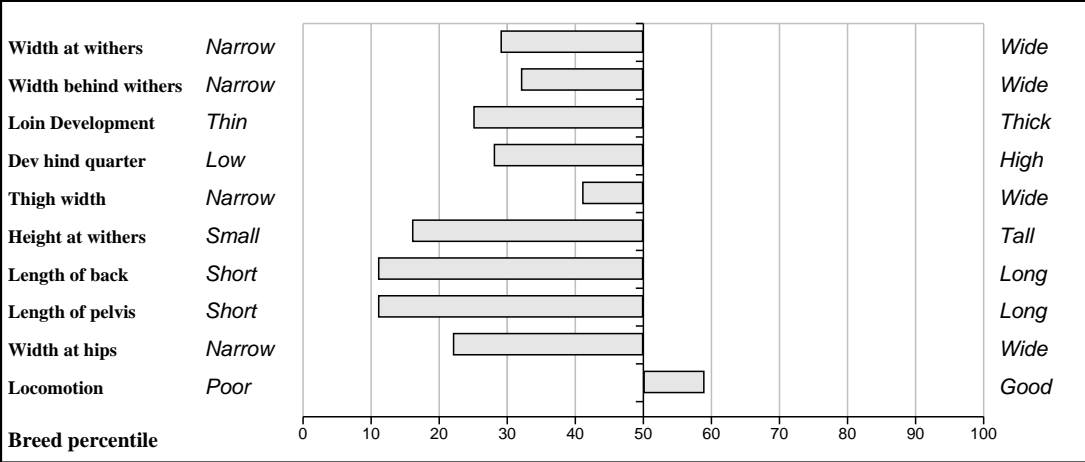

Lot 36 Killough Flyer **Breed: Charolais**

IE181733610271 **DOB: 01-Jul-2010** **Male**

Owner: Mrs Bridie O'Connor - Gallagher Brownsgrrove Tuam Co Galway

Sire: Oscar (OSC) SBV = €90 (94%)	Major	SBV = €139 (86%)	Berlioz
			Charmille
	Toise	SBV = €46 (61%)	Panama
			Imprudente
Dam: Killough Breda IE181733630208 SBV = €60 (32%)	Dovea Pinocchio	SBV = €71 (96%)	Janissaire
			Ivanne
	Killough Siobhan	SBV = €38 (22%)	Sliabhbawn Overmars
			Kilraghtis Mayflower

€uro-Star Indexes

% Rank	Star Rating (within breed)	Indexes & Traits	€uro-Value	Data Reliability	Relative Data Reliability Comment
29%	★★	Suckler Beef Value (SBV)	€62	36%	High
74%	★★★★	Weanling Export	€86	44%	High
37%	★★	Beef Carcass	€96	41%	High
57%	★★★	Daughter Fertility	€-6	16%	Medium
41%	★★★	Daughter Milk	€-74	25%	Medium
Other Key Traits					
13%	★	Calving Difficulty	11.2%	33%	Low
19%	★	Gestation Length		29%	Medium
79%	★★★★	Docility		44%	High

GROW Linear Score Evaluation (Within-Breed Percentiles)
Animal scored. Linear scores and weaning weights in evaluations

BLUP Composites (Within Breed)