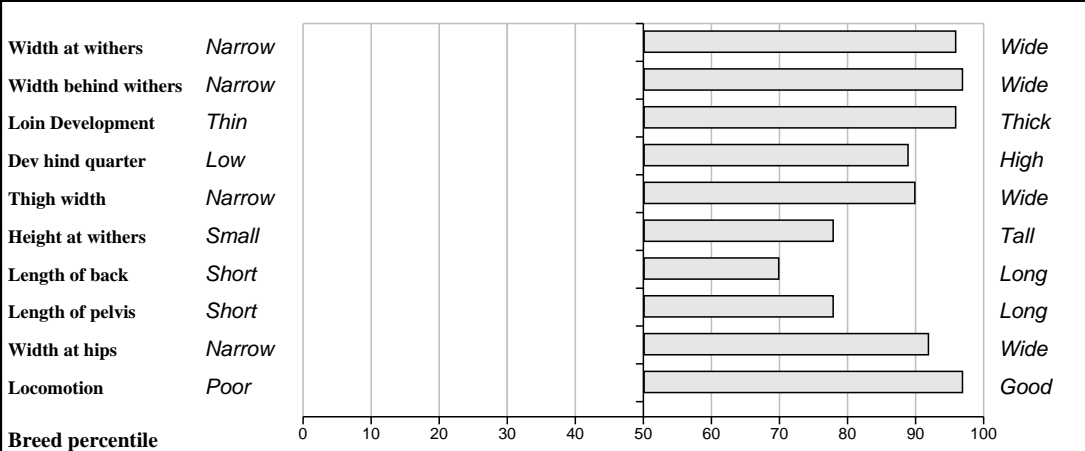

Lot 3 Dreena Farouk Breed: Charolais

IE191222730588 DOB: 08-Mar-2010 Male

Owner: Patrick A O'Hara - Dreenagh East Ballyheigue Co Kerry

Sire: Enfield Plexus (PXU) SBV = €83 (96%)	Domino	SBV = €111 (92%)	Aimable
			Anemone
	Chloe	SBV = €65 (29%)	Souverain
			Penelope
Dam: Dreena Anne IE191222750425 SBV = €90 (41%)	Oscar	SBV = €90 (94%)	Major
			Toise
	Dreena Rachael	SBV = €74 (48%)	Hermes
			Strokestown Mir

€uro-Star Indexes

% Rank	Star Rating (within breed)	Indexes & Traits	€uro-Value	Data Reliability	Relative Data Reliability Comment
97%	★★★★★	Suckler Beef Value (SBV)	€128	39%	High
99%	★★★★★	Weanling Export	€113	48%	High
97%	★★★★★	Beef Carcass	€139	43%	High
78%	★★★★	Daughter Fertility	€11	17%	Medium
35%	★★	Daughter Milk	€-76	23%	Medium
Other Key Traits					
29%	★★	Calving Difficulty	9.6%	43%	High
15%	★	Gestation Length		28%	Medium
15%	★	Docility		47%	High

GROW Linear Score Evaluation (Within-Breed Percentiles)
Animal scored. Linear scores and weaning weights in evaluations

BLUP Composites (Within Breed)