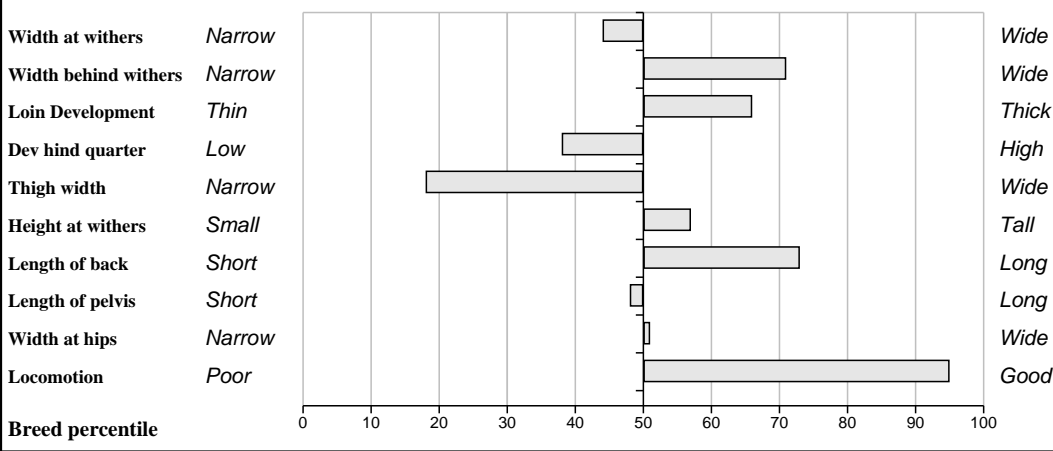

Lot 7 Forestview Future Breed: Charolais

IE231342930163 DOB: 23-Mar-2010 Male

Owner: Sean Mc Loughlin - Drumgowna Keshcarrigan Carrick On Shannon Co Leitrim

Sire: Limkiln Bosco (KIB) SBV = €64 (93%)	Doonally New	SBV = €103 (99%)	Hermes
	Limkiln Sarah	SBV = €36 (47%)	Intruse
Dam: Forestview Sage IE231342960059 SBV = €59 (42%)	Excellent	SBV = €74 (97%)	Indurain
	Anneskeagh Mavis	SBV = €38 (34%)	Limkiln Josie
			Valois
			Angele
			Pacha
			(Imp.'94f) Indochine

€uro-Star Indexes

% Rank	Star Rating (within breed)	Indexes & Traits	€uro-Value	Data Reliability	Relative Data Reliability Comment
29%	★★	Suckler Beef Value (SBV)	€62	37%	High
60%	★★★★	Weanling Export	€82	45%	High
51%	★★★	Beef Carcass	€103	41%	High
35%	★★	Daughter Fertility	€-25	8%	Medium
48%	★★★	Daughter Milk	€-71	16%	Medium

Other Key Traits

16%	★	Calving Difficulty	10.8%	43%	High
53%	★★★	Gestation Length		27%	Medium
75%	★★★★	Docility		45%	High

GROW Linear Score Evaluation (Within-Breed Percentiles)

Animal scored. Linear scores and weaning weights in evaluations

BLUP Composites (Within Breed)