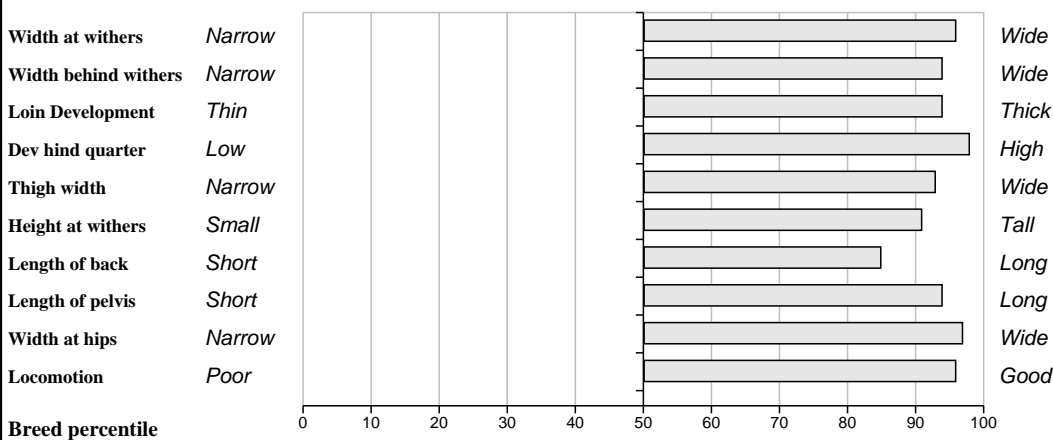

Lot 18 Dreena Falcon

Breed: Charolais

IE191222720595

DOB: 20-Apr-2010

Male

Owner: Patrick A O'Hara - Dreenagh East Ballyheigue Co Kerry

Sire: Dromiskin Viceroy (VCR) SBV = €122 (95%)	Doonally New SBV = €103 (99%)	Hermes Intruse
	Dromiskin Princess SBV = €121 (53%)	Mogador Folistown Maye
Dam: Dreena Vanessa IE191222750367 SBV = €142 (42%)	Doonally Nicefor SBV = €83 (97%)	Grimaldi Ulna
	Dreena Scota (Et) SBV = €116 (39%)	Gentleman Prime Madonnaa

€uro-Star Indexes

% Rank	Star Rating (within breed)	Indexes & Traits	€uro-Value	Data Reliability	Relative Data Reliability Comment
99%	★★★★★	Suckler Beef Value (SBV)	€151	37%	High
99%	★★★★★	Weanling Export	€120	46%	High
99%	★★★★★	Beef Carcass	€158	42%	High
39%	★★	Daughter Fertility	€-21	14%	Medium
75%	★★★★	Daughter Milk	€-61	19%	Medium
Other Key Traits					
45%	★★★	Calving Difficulty	8.5%	41%	Medium
15%	★	Gestation Length		28%	Medium
97%	★★★★★	Docility		47%	High

GROW Linear Score Evaluation (Within-Breed Percentiles)

Animal scored. Linear scores and weaning weights in evaluations

BLUP Composites (Within Breed)