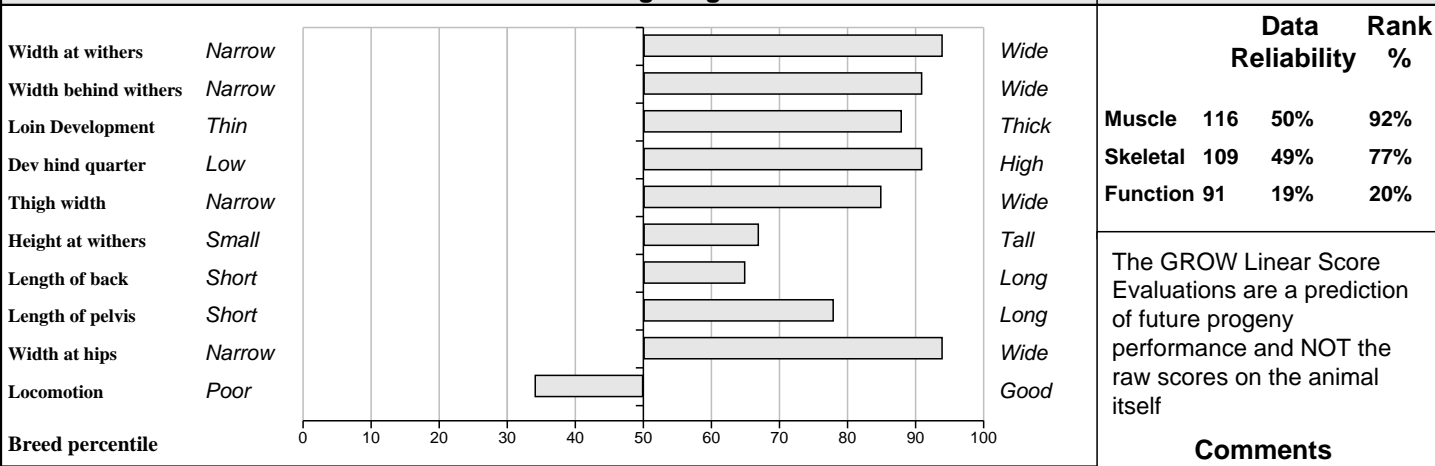

Lot 5 Ballinderry Fireball Breed: Charolais
IE181602091396 DOB: 17-Mar-2010 **Male**
Owner: Pat + Michael Stephens - Ballinderry Cummer Tuam Co Galway

Sire: Fury Action (S605) SBV = €55 (64%)	Domino SBV = €111 (92%)	Aimable
	Fury Treasure SBV = €34 (28%)	Anemone
Dam: Ballinderry Active IE181602080843 SBV = €108 (30%)	P.T.I Prince SBV = €105 (84%)	Oldstone Egbert
	Ballinderry Rosita SBV = €105 (28%)	Lanesboro Pearl
		Meillard Rj
		Joyeuse
		Moyness Maharajah
		(Imp.'94f) Javanaise

€uro-Star Indexes

% Rank	Star Rating (within breed)	Indexes & Traits	€uro-Value	Data Reliability	Relative Data Reliability Comment
56%	★★★	Suckler Beef Value (SBV)	€80	31%	Medium
75%	★★★★	Weanling Export	€87	45%	High
94%	★★★★★	Beef Carcass	€133	36%	High
31%	★★	Daughter Fertility	€-27	4%	Low
5%	★	Daughter Milk	€-92	12%	Medium
Other Key Traits					
2%	★	Calving Difficulty	15.7%	40%	Medium
8%	★	Gestation Length		14%	Medium
3%	★	Docility		41%	High

GROW Linear Score Evaluation (Within-Breed Percentiles)
Animal scored. Linear scores and weaning weights in evaluations