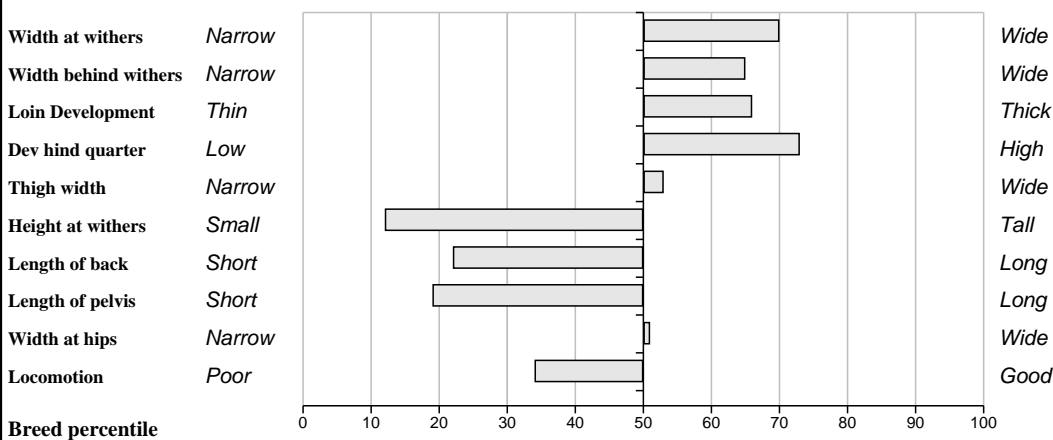

Lot 46 Looby Fandango

Breed: Charolais

IE111058770373

DOB: 21-Sep-2010

Male

Owner: James Phelan - Rathnageera Garryhill Co Carlow

Sire: Nelson (NEX) SBV = €71 (90%)	Indice SBV = €92 (43%)	Domino Bea
	Etoile SBV = €62 (27%)	Bastia Alouette
Dam: Looby Celine IE111058780317 SBV = €75 (39%)	Pirate SBV = €121 (98%)	Meillard Rj Banquise
	Looby Virola SBV = €65 (35%)	Doonally Olmeto Charcoal Ophelia

€uro-Star Indexes

% Rank	Star Rating (within breed)	Indexes & Traits	€uro-Value	Data Reliability	Relative Data Reliability Comment
61%	★★★★	Suckler Beef Value (SBV)	€83	36%	High
92%	★★★★★	Weanling Export	€96	44%	High
59%	★★★	Beef Carcass	€107	40%	High
44%	★★★	Daughter Fertility	€-17	10%	Medium
70%	★★★★	Daughter Milk	€-63	22%	Medium
Other Key Traits					
8%	★	Calving Difficulty	12.2%	41%	Medium
94%	★★★★★	Gestation Length		27%	Medium
25%	★★	Docility		30%	Medium

GROW Linear Score Evaluation (Within-Breed Percentiles)
Animal scored. Linear scores and weaning weights in evaluations

BLUP Composites (Within Breed)