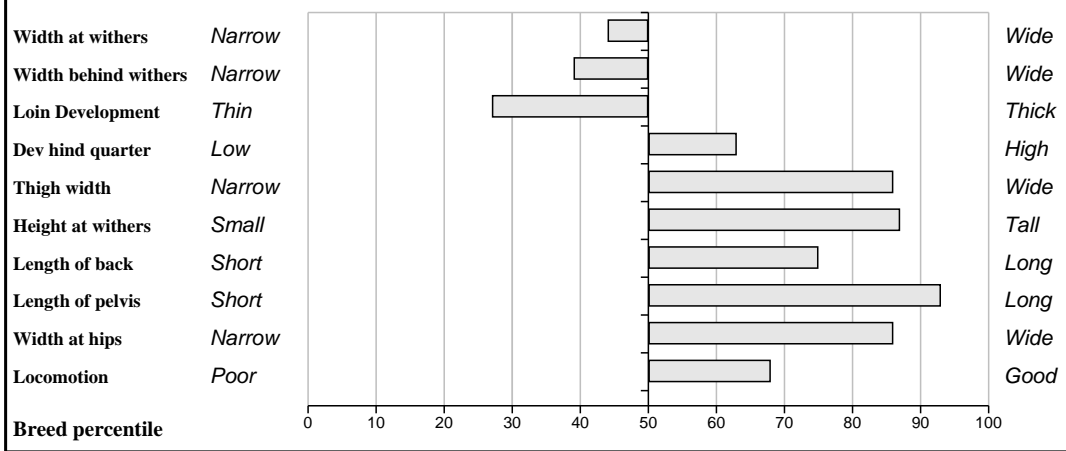

Lot 11 Alacken Francie

Breed: Charolais

IE121283160346

DOB: 28-Mar-2010

Male

Owner: Patrick Loftus - Drumbrade Ballinagh Co Cavan

Sire: Rosanna Vulsain (FR2135444025) SBV = €100 (41%)	Sureau SBV = €105 (14%)	Nuage Moselle
	Parodie SBV = €88 (13%)	Nestor Glaneuse
Dam: Springbridge Bard IE371199860426 SBV = €98 (37%)	Bova Sylvain SBV = €64 (95%)	Oriental Jacobine
	Springbridge Star SBV = €131 (44%)	Loisir Knockduff Miracle

€uro-Star Indexes

% Rank	Star Rating (within breed)	Indexes & Traits	€uro-Value	Data Reliability	Relative Data Reliability Comment
96%	★★★★★	Suckler Beef Value (SBV)	€123	26%	Medium
97%	★★★★★	Weanling Export	€102	36%	High
75%	★★★★	Beef Carcass	€115	32%	Medium
85%	★★★★★	Daughter Fertility	€19	2%	Low
96%	★★★★★	Daughter Milk	€-41	9%	Low
Other Key Traits					
77%	★★★★	Calving Difficulty	6.7%	38%	Medium
50%	★★★	Gestation Length		6%	Low
38%	★★	Docility		38%	High

GROW Linear Score Evaluation (Within-Breed Percentiles)
Animal scored. Linear scores and weaning weights in evaluations

BLUP Composites (Within Breed)