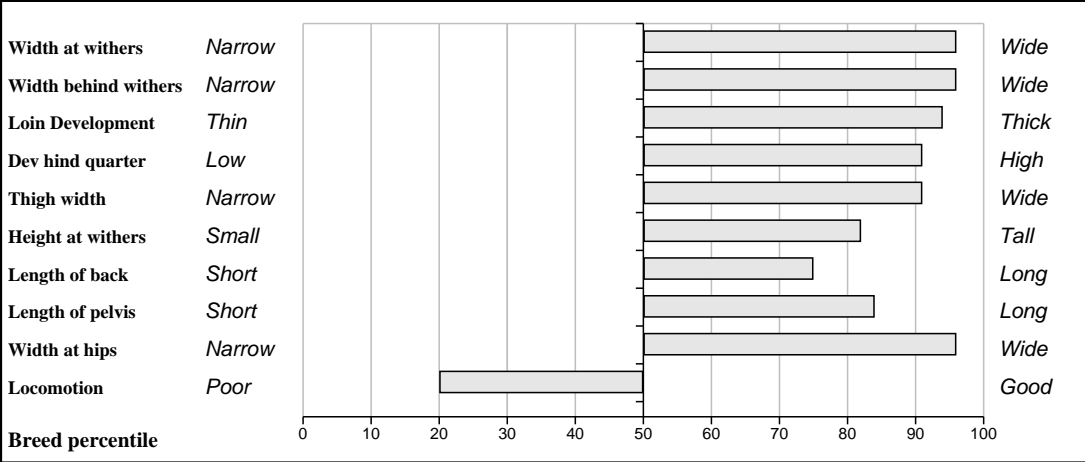

Lot 49 Grangwood Fionn Et **Breed: Charolais**

IE241054890160 **DOB: 15-Oct-2010** **Twin to Male** **Male**

Owner: Jerry O'Keeffe - Woodlawn Grange Knocklong Co Limerick

Sire: Texan-Gie (TXG) SBV = €123 (64%)	Porto	SBV = €69 (31%)	Loreto
			Lisbonne
	Marquise	SBV = €128 (19%)	Izverygood
			Eurovision
Dam: Grangewood Carol (Et) IE241054870126 SBV = €90 (27%)	Vladimer	SBV = €132 (39%)	Saturnin
			Statue
	Merveille	SBV = €44 (55%)	Hidalgo
			Biche

€uro-Star Indexes

% Rank	Star Rating (within breed)	Indexes & Traits	€uro-Value	Data Reliability	Relative Data Reliability Comment
86%	★★★★★	Suckler Beef Value (SBV)	€103	27%	Medium
90%	★★★★★	Weanling Export	€94	41%	High
83%	★★★★★	Beef Carcass	€120	33%	Medium
N/A	N/A	Daughter Fertility	N/A	0%	Too Low
92%	★★★★★	Daughter Milk	€-48	8%	Low

Other Key Traits

N/A	N/A	Calving Difficulty	28%	Too Low
17%	★	Gestation Length	18%	Medium
97%	★★★★★	Docility	42%	High

GROW Linear Score Evaluation (Within-Breed Percentiles)

Animal scored. Linear scores and weaning weights in evaluations

BLUP Composites (Within Breed)