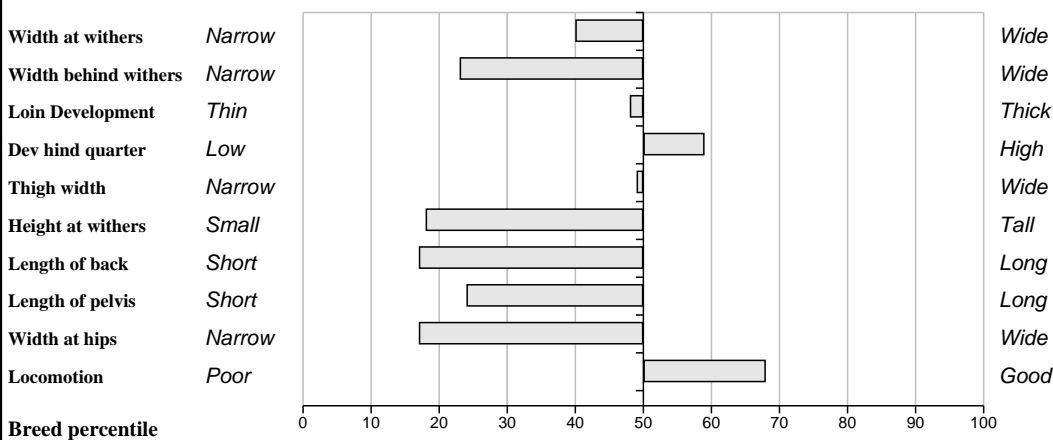

Lot 21 Dalehill French

Breed: Charolais

IE121580320605

DOB: 01-May-2010

Male

Owner: Bazil Kells - Bohora Derrylane Killeshandra Co Cavan

Sire: Lyonsdemesne Tzar (TZA) SBV = €98 (96%)	Domino SBV = €111 (92%)	Aimable
	Kilbooy Frivole (Imp 91f) SBV = €90 (50%)	Anemone
Dam: Dalehill Una IE121580340301 SBV = €49 (36%)	Doonally New SBV = €103 (99%)	Britisch B
	Breemount Oracle SBV = €-5 (20%)	Badoit
		Hermes
		Intruse
		Breemount Loaf
		Breemount Gigi

Parental Average Euro-Star Indexes

% Rank	Star Rating (within breed)	Indexes & Traits	€uro-Value	Data Reliability	Relative Data Reliability Comment
19%	★	Suckler Beef Value (SBV)	€53	34%	High
27%	★★	Weanling Export	€71	35%	Medium
25%	★★	Beef Carcass	€88	34%	Medium
64%	★★★★	Daughter Fertility	€0	23%	High
54%	★★★	Daughter Milk	€-69	22%	Medium
Other Key Traits					
18%	★	Calving Difficulty	10.5%	42%	High
94%	★★★★★	Gestation Length		28%	Medium
66%	★★★★	Docility		31%	Medium

Parental Average GROW Traits (Within-Breed Percentiles)
Animal scored. Scores or weaning weights not eligible for evaluation

BLUP Composites (Within Breed)