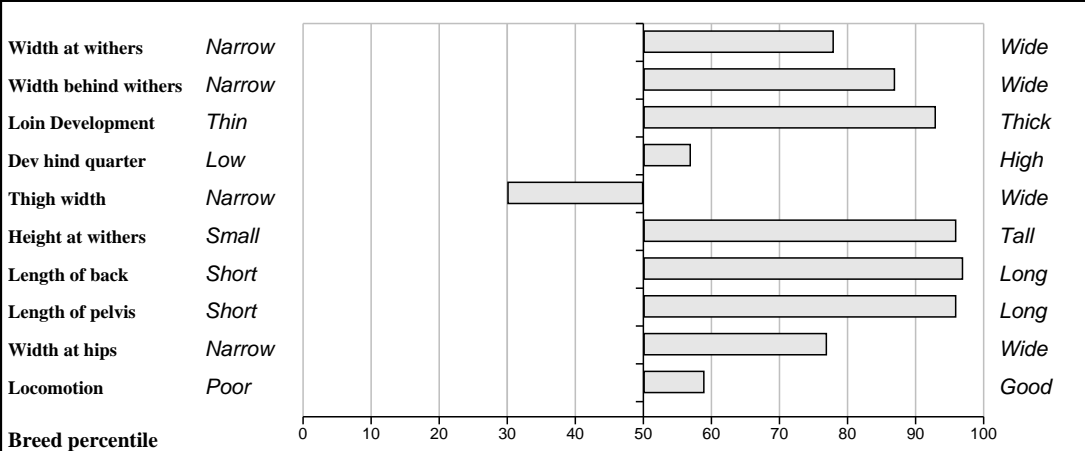

Lot 39 Elfeet Fred

Breed: Charolais

IE251063850379

DOB: 14-Aug-2010

Male

Owner: Michael Casey - Ballagh Newtowncashel Co Longford

Sire: Enfield Picasso (PCO) SBV = €108 (94%)	Vicomte	SBV = €82 (61%)	Mario
			Poupee
	Tombola	SBV = €109 (53%)	Orateur
			Penelope
Dam: Dolland Therese IE171017630209 SBV = €154 (34%)	Dollar	SBV = €115 (74%)	Unesco
			Princesse
	Farmleigh (Imp.'97f) Luxueuse	SBV = €99 (22%)	Heros Framboise

€uro-Star Indexes

% Rank	Star Rating (within breed)	Indexes & Traits	€uro-Value	Data Reliability	Relative Data Reliability Comment
99%	★★★★★	Suckler Beef Value (SBV)	€155	36%	High
99%	★★★★★	Weanling Export	€109	45%	High
96%	★★★★★	Beef Carcass	€137	40%	High
84%	★★★★★	Daughter Fertility	€18	14%	Medium
45%	★★★	Daughter Milk	€-72	23%	Medium
Other Key Traits					
73%	★★★★	Calving Difficulty	7%	41%	Medium
98%	★★★★★	Gestation Length		25%	Medium
55%	★★★	Docility		44%	High

GROW Linear Score Evaluation (Within-Breed Percentiles)

Animal scored. Linear scores and weaning weights in evaluations

BLUP Composites (Within Breed)