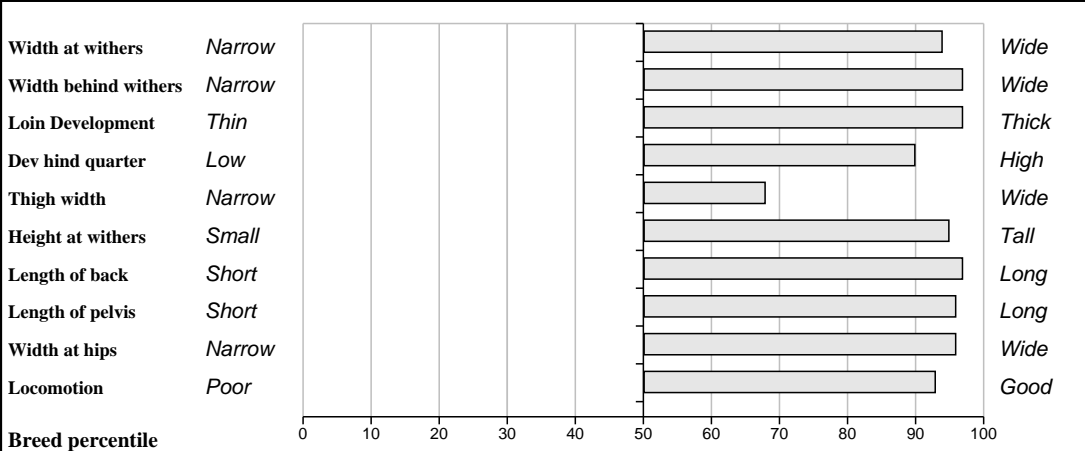

Lot 34 Mountrose Flemming

Breed: Charolais

IE361077460125

DOB: 16-Jun-2010

Male

Owner: David Geoghegan - Curragh Rosemount Moate Co Westmeath

Sire: Limkiln Bosco (KIB) SBV = €64 (93%)	Doonally New	SBV = €103 (99%)	Hermes
	Limkiln Sarah	SBV = €36 (47%)	Intruse
Dam: Maryville Ramp IE241382610340 SBV = €128 (38%)	Drumagoland Mondeo	SBV = €34 (66%)	Indurain
	Maryville Olive	SBV = €114 (35%)	Limkiln Josie
			(Imp.'94f) Judicieux
			Drumagoland (Imp.'94f) Halifax
			Drumagoland Iole
			Maryville Cathy

€uro-Star Indexes

% Rank	Star Rating (within breed)	Indexes & Traits	€uro-Value	Data Reliability	Relative Data Reliability Comment
95%	★★★★★	Suckler Beef Value (SBV)	€121	36%	High
98%	★★★★★	Weanling Export	€108	47%	High
97%	★★★★★	Beef Carcass	€141	42%	High
15%	★	Daughter Fertility	€-46	8%	Medium
91%	★★★★★	Daughter Milk	€-49	12%	Medium
Other Key Traits					
22%	★★	Calving Difficulty	10.1%	37%	Medium
65%	★★★★	Gestation Length		25%	Medium
95%	★★★★★	Docility		43%	High

GROW Linear Score Evaluation (Within-Breed Percentiles)

Animal scored. Linear scores and weaning weights in evaluations

BLUP Composites (Within Breed)