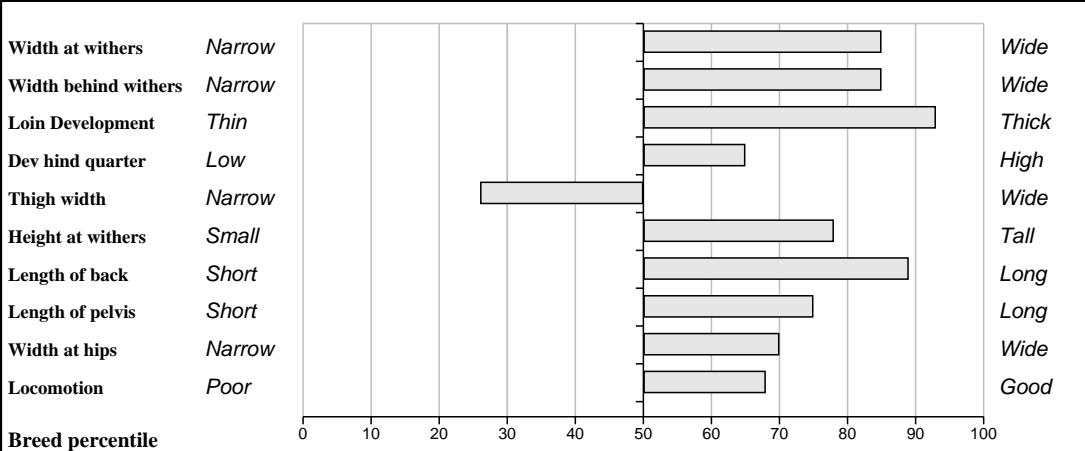

Lot 38 Tobar Francie

Breed: Charolais

IE251405090079

DOB: 03-Jul-2010

Male

Owner: Liam Browne - Tubber Granard Co Longford

Sire: Pirate (PTE) SBV = €121 (98%)	Meillard Rj SBV = €101 (96%)	Invincible
	Banquise SBV = €65 (40%)	Badine
Dam: Knockglass Angel IE272329940070 SBV = €90 (38%)	Doonally New SBV = €103 (99%)	Voltaire
	Banada Ums SBV = €68 (33%)	Proie
		Hermes
		Intruse
		Lyonsdemesne Memphis
		Banada Hermanda

€uro-Star Indexes

% Rank	Star Rating (within breed)	Indexes & Traits	€uro-Value	Data Reliability	Relative Data Reliability Comment
95%	★★★★★	Suckler Beef Value (SBV)	€121	38%	High
90%	★★★★★	Weanling Export	€94	45%	High
93%	★★★★★	Beef Carcass	€131	41%	High
69%	★★★★	Daughter Fertility	€3	21%	High
49%	★★★	Daughter Milk	€-71	27%	High
Other Key Traits					
48%	★★★	Calving Difficulty	8.3%	41%	Medium
85%	★★★★★	Gestation Length		28%	Medium
25%	★★	Docility		46%	High

GROW Linear Score Evaluation (Within-Breed Percentiles)

Animal scored. Linear scores and weaning weights in evaluations

BLUP Composites (Within Breed)