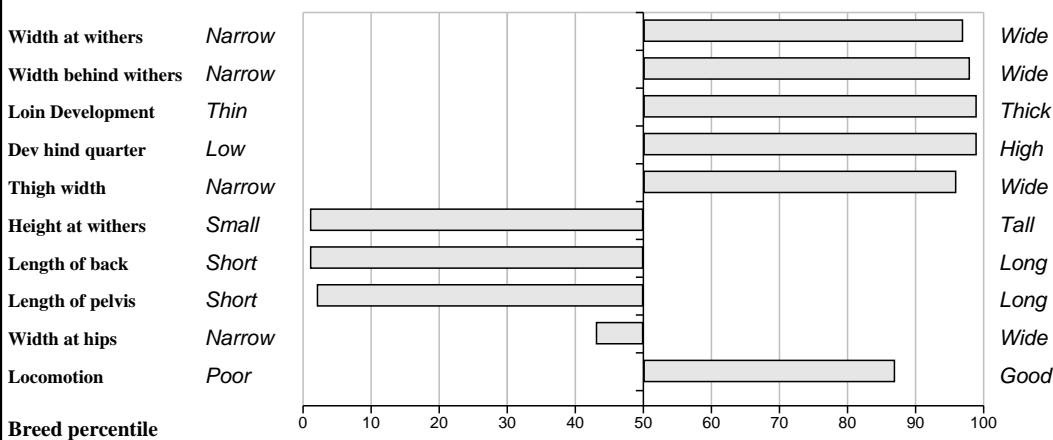

Lot 23 Castleottoway Falcon

Breed: Charolais

IE331144520875

DOB: 02-May-2010

Male

Owner: Seamus O'Dwyer - Gurrane Templederry Nenagh Co Tipperary

Sire: Mandela Veron (Et) (MVO) SBV = €81 (94%)	Oscar	SBV = €90 (94%)	Major
	Camber Rita	SBV = €81 (58%)	Toise
Dam: Castleottoway Annie IE331144540588 SBV = €72 (41%)	Doonally New	SBV = €103 (99%)	Mogador
	Castleottoway Martina	SBV = €60 (45%)	Blakestown (Imp.'90f) Fauvette
			Hermes
			Intruse
			Dovea Gin Tonic
			Carrickbrack Julie

€uro-Star Indexes

% Rank	Star Rating (within breed)	Indexes & Traits	€uro-Value	Data Reliability	Relative Data Reliability Comment
43%	★★★	Suckler Beef Value (SBV)	€71	39%	High
88%	★★★★★	Weanling Export	€92	45%	High
62%	★★★★	Beef Carcass	€108	41%	High
37%	★★	Daughter Fertility	€-23	11%	Medium
6%	★	Daughter Milk	€-91	19%	Medium
Other Key Traits					
60%	★★★	Calving Difficulty	7.7%	43%	High
38%	★★	Gestation Length		46%	High
92%	★★★★★	Docility		45%	High

GROW Linear Score Evaluation (Within-Breed Percentiles)

Animal scored. Linear scores and weaning weights in evaluations

BLUP Composites (Within Breed)