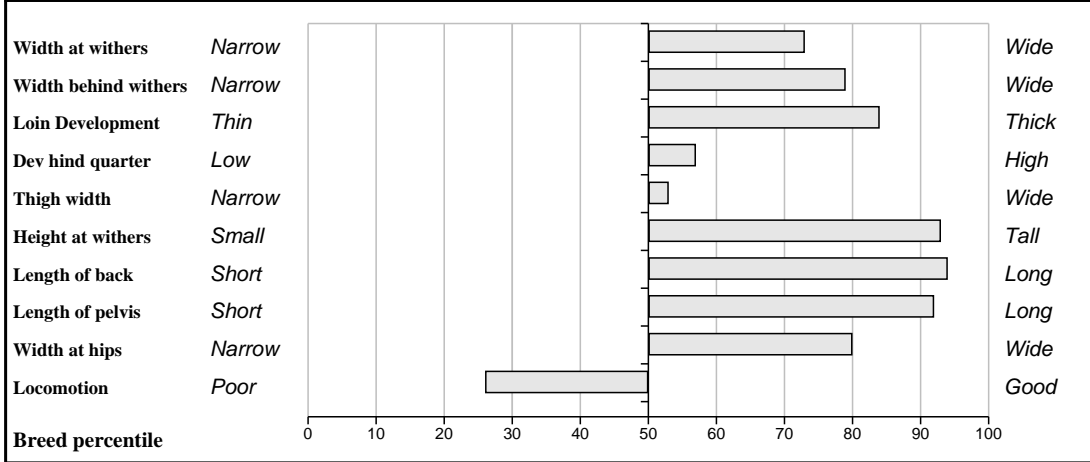

Lot 4 Kilvanack Fergus

Breed: Charolais

IE211339890673

DOB: 16-Mar-2010

Male

Owner: Joe Delaney - Ballycuddihy Kilmanagh Co Kilkenny

Sire: Lyonsdemesne Tzar (TZA) SBV = €98 (96%)	Domino SBV = €111 (92%)	Aimable Anemone
	Kilboy Frivole (Imp 91f) SBV = €90 (50%)	Britisch B Badoit
Dam: Limekiln Ashling IE211060050036 SBV = €133 (30%)	Hollowtree Nickolas SBV = €119 (97%)	Enfield Hara Kiri Vern Diana
	Limekiln Rebecca SBV = €87 (15%)	1718 Royal Navigateur (97f) Robinhill Dawn

€uro-Star Indexes

% Rank	Star Rating (within breed)	Indexes & Traits	€uro-Value	Data Reliability	Relative Data Reliability Comment
98%	★★★★★	Suckler Beef Value (SBV)	€134	37%	High
98%	★★★★★	Weanling Export	€109	44%	High
93%	★★★★★	Beef Carcass	€131	40%	High
92%	★★★★★	Daughter Fertility	€31	17%	Medium
93%	★★★★★	Daughter Milk	€-46	23%	Medium
Other Key Traits					
41%	★★★	Calving Difficulty	8.7%	41%	Medium
75%	★★★★	Gestation Length		28%	Medium
49%	★★★	Docility		29%	Medium

GROW Linear Score Evaluation (Within-Breed Percentiles)
Animal scored. Linear scores and weaning weights in evaluations

BLUP Composites (Within Breed)