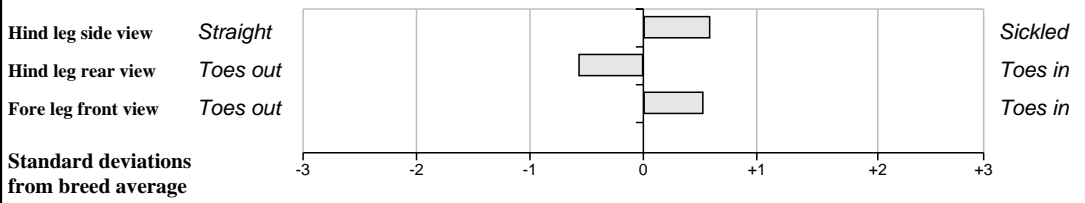

The GROW Linear Score Evaluations are a prediction of future progeny performance and NOT the raw scores on the animal itself

Comments

Feet and Leg Descriptions

Lot 37 Killough Fearnly

Breed: Charolais

IE181733620272