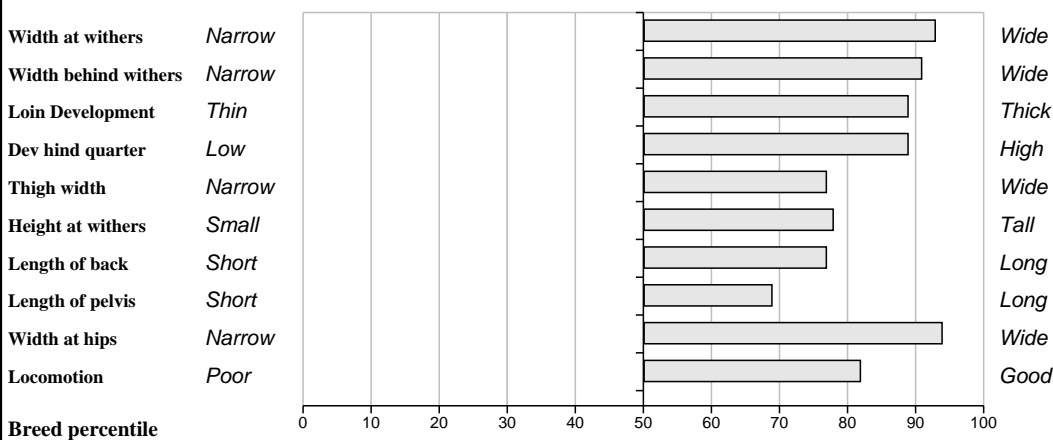

Lot 12 Culkenny Frodo

Breed: Charolais

IE161020150575

DOB: 29-Mar-2010

Male

Owner: Anthony Mc Colgan - Culkeeny Lifford Co Donegal

Sire: Dovea Alcazar (AZA) SBV = €63 (88%)	P.T.I Prince SBV = €105 (84%)	Meillard Rj Joyeuse
	Merveille SBV = €44 (55%)	Hidalgo Biche
Dam: Culkenny Upie IE161020140327 SBV = €116 (41%)	Prime Roulette SBV = €116 (78%)	Indurain Prime Noelle
	Culkenny Pandora SBV = €38 (43%)	Drumcrow Hubert Culkenny Jennifer

€uro-Star Indexes

% Rank	Star Rating (within breed)	Indexes & Traits	€uro-Value	Data Reliability	Relative Data Reliability Comment
94%	★★★★★	Suckler Beef Value (SBV)	€116	36%	High
97%	★★★★★	Weanling Export	€104	48%	High
91%	★★★★★	Beef Carcass	€128	42%	High
48%	★★★	Daughter Fertility	€-13	3%	Low
49%	★★★	Daughter Milk	€-71	13%	Medium
Other Key Traits					
35%	★★	Calving Difficulty	9.1%	42%	High
30%	★★	Gestation Length		24%	Medium
95%	★★★★★	Docility		47%	High

GROW Linear Score Evaluation (Within-Breed Percentiles)

Animal scored. Linear scores and weaning weights in evaluations

BLUP Composites (Within Breed)