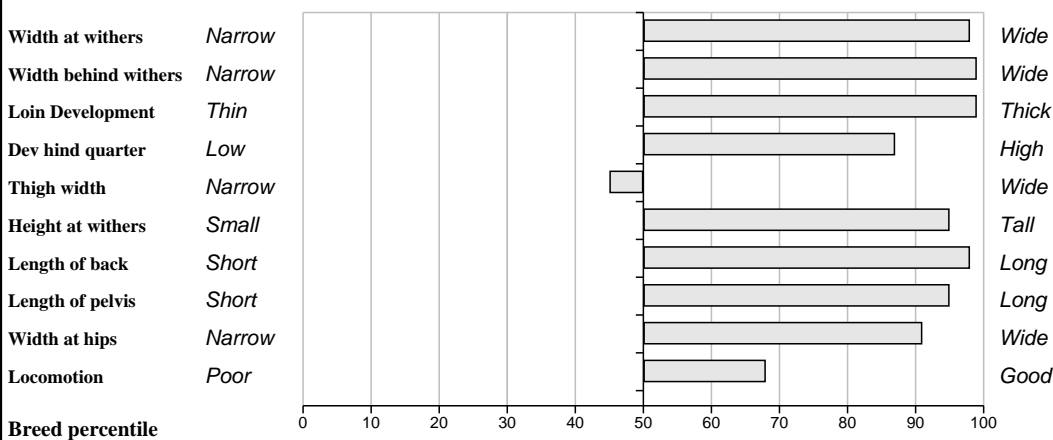

Lot 30 Liscullane Flan

Breed: Charolais

IE131825470688

DOB: 06-Jun-2010

Male

Owner: Eamonn Quinlivan - Liscullane Tulla Co Clare

Sire: Enfield Plexus (PXU) SBV = €83 (96%)	Domino SBV = €111 (92%)	Aimable Anemone
	Chloe SBV = €65 (29%)	Souverain Penelope
Dam: Liscullane Nightingale IEDXJP0065Q SBV = €137 (35%)	Castlemartin Lester SBV = €118 (32%)	Gicomte Castlemartin Hardiesse
	Thomond Enya SBV = €69 (29%)	Bluebell (Imp'85f) Aiglou Bluebell (Tc) Patrina

€uro-Star Indexes

% Rank	Star Rating (within breed)	Indexes & Traits	€uro-Value	Data Reliability	Relative Data Reliability Comment
98%	★★★★★	Suckler Beef Value (SBV)	€139	35%	High
98%	★★★★★	Weanling Export	€107	39%	High
97%	★★★★★	Beef Carcass	€143	38%	High
91%	★★★★★	Daughter Fertility	€28	17%	Medium
46%	★★★	Daughter Milk	€-72	19%	Medium
Other Key Traits					
41%	★★★	Calving Difficulty	8.8%	43%	High
11%	★	Gestation Length		25%	Medium
85%	★★★★★	Docility		46%	High

GROW Linear Score Evaluation (Within-Breed Percentiles)
Animal scored. Linear scores and weaning weights in evaluations

BLUP Composites (Within Breed)