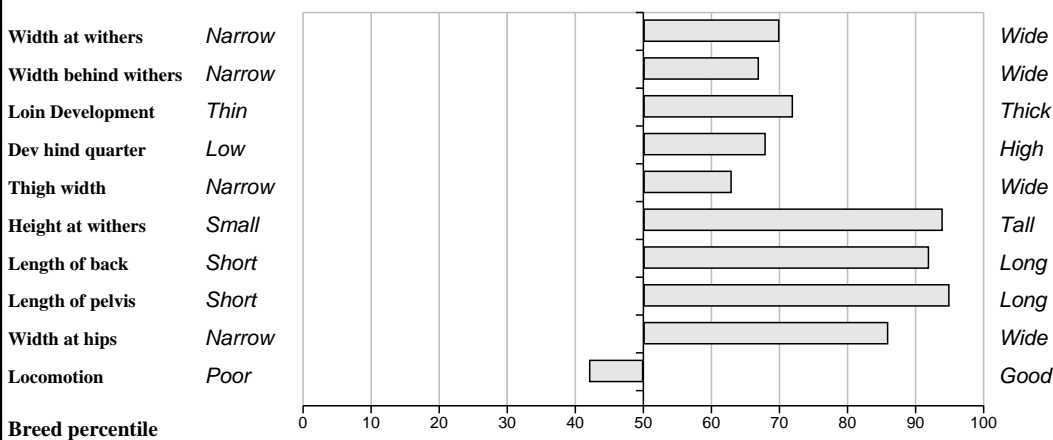

Lot 6 Ballym Frere

Breed: Charolais

IE301515160147

DOB: 22-Mar-2010

Male

Owner: Louise Quinn - Ballymoran House Edenderry Co Offaly

Sire: Ballym Bouvreuil (FR8935246059) SBV = €149 (48%)	Sublime SBV = €133 (26%)	Lancelot
		Lyre
	Martinique SBV = €155 (24%)	Hermes
		Championne
Dam: Qubeloco Venus IE361068370051 SBV = €71 (39%)	Nevers Rj SBV = €77 (88%)	Gandin
		Aghafad Laureate
	Anneskeagh Opinion SBV = €35 (43%)	Mogador
		0221 Rosanna (93f)Hirondelle

€uro-Star Indexes

% Rank	Star Rating (within breed)	Indexes & Traits	€uro-Value	Data Reliability	Relative Data Reliability Comment
86%	★★★★★	Suckler Beef Value (SBV)	€103	29%	Medium
92%	★★★★★	Weanling Export	€96	42%	High
71%	★★★★	Beef Carcass	€113	35%	High
98%	★★★★★	Daughter Fertility	€52	4%	Low
43%	★★★	Daughter Milk	€-73	10%	Low
Other Key Traits					
13%	★	Calving Difficulty	11.2%	40%	Medium
31%	★★	Gestation Length		6%	Low
44%	★★★	Docility		41%	High

GROW Linear Score Evaluation (Within-Breed Percentiles)

Animal scored. Linear scores and weaning weights in evaluations

BLUP Composites (Within Breed)