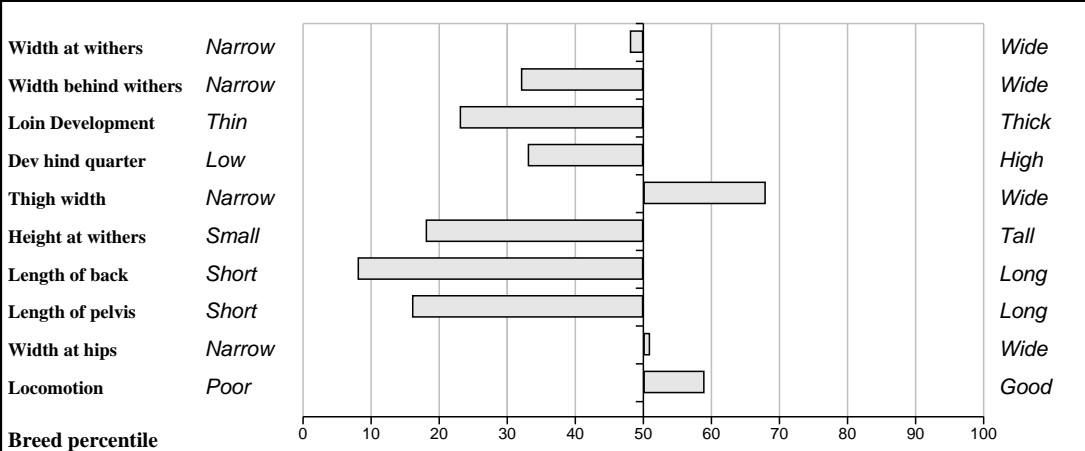

Lot 17 Arra Freddie

Breed: Charolais

IE331177111100

DOB: 17-Apr-2010

Male

Owner: Seamus Hanley - Tomlough Ballina Killaloe P O Co Clare

Sire: Saphir (SAI) SBV = €60 (92%)	Igloo SBV = €127 (76%)	Abricot Fraiche
	Joconde SBV = €118 (43%)	Blason Reine
Dam: Ocean Veronica IE182511230376 SBV = €48 (36%)	Aghern Paschal SBV = €18 (72%)	Ecrin Rj Glencardon Melissa
	Ocean Roisin SBV = €57 (33%)	Laheens Major Coolisduff Orange

€uro-Star Indexes

% Rank	Star Rating (within breed)	Indexes & Traits	€uro-Value	Data Reliability	Relative Data Reliability Comment
20%	★★	Suckler Beef Value (SBV)	€54	36%	High
27%	★★	Weanling Export	€71	45%	High
30%	★★	Beef Carcass	€92	40%	High
2%	★	Daughter Fertility	€-74	9%	Medium
1%	★	Daughter Milk	€-104	14%	Medium
Other Key Traits					
96%	★★★★★	Calving Difficulty	4.9%	43%	High
74%	★★★★	Gestation Length		25%	Medium
15%	★	Docility		45%	High

GROW Linear Score Evaluation (Within-Breed Percentiles)
Animal scored. Linear scores and weaning weights in evaluations

BLUP Composites (Within Breed)