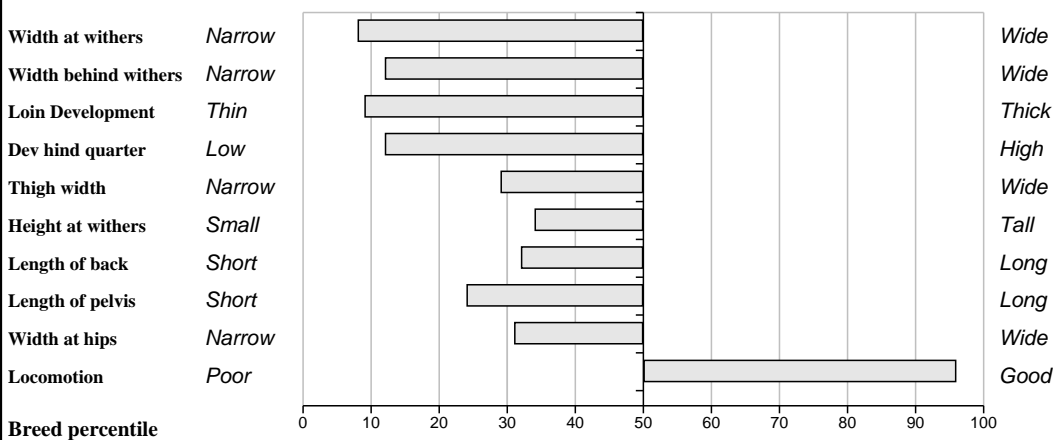

Lot 37 Killough Fearnly

Breed: Charolais

IE181733620272

DOB: 02-Jul-2010

Male

Owner: Mrs Bridie O'Connor - Gallagher Brownsgrrove Tuam Co Galway

Sire: Bova Sylvain (SLV) SBV = €64 (95%)	Oriental SBV = €78 (38%)	Major Jerusalem
	Jacobine SBV = €103 (34%)	Erudit Bichette
Dam: Killough Veronica IE181733680195 SBV = €11 (35%)	Bova Oniraloin SBV = €44 (96%)	Invincible Lisbonne
	Killough Siobhan SBV = €38 (22%)	Sliabhbawn Overmars Kilraghtis Mayflower

€uro-Star Indexes

% Rank	Star Rating (within breed)	Indexes & Traits	€uro-Value	Data Reliability	Relative Data Reliability Comment
4%	★	Suckler Beef Value (SBV)	€30	35%	High
13%	★	Weanling Export	€64	44%	High
17%	★	Beef Carcass	€82	41%	High
27%	★★	Daughter Fertility	€-32	17%	Medium
23%	★★	Daughter Milk	€-81	23%	Medium
Other Key Traits					
14%	★	Calving Difficulty	11.1%	32%	Low
47%	★★★	Gestation Length		29%	Medium
98%	★★★★★	Docility		46%	High

GROW Linear Score Evaluation (Within-Breed Percentiles)

Animal scored. Linear scores and weaning weights in evaluations

BLUP Composites (Within Breed)