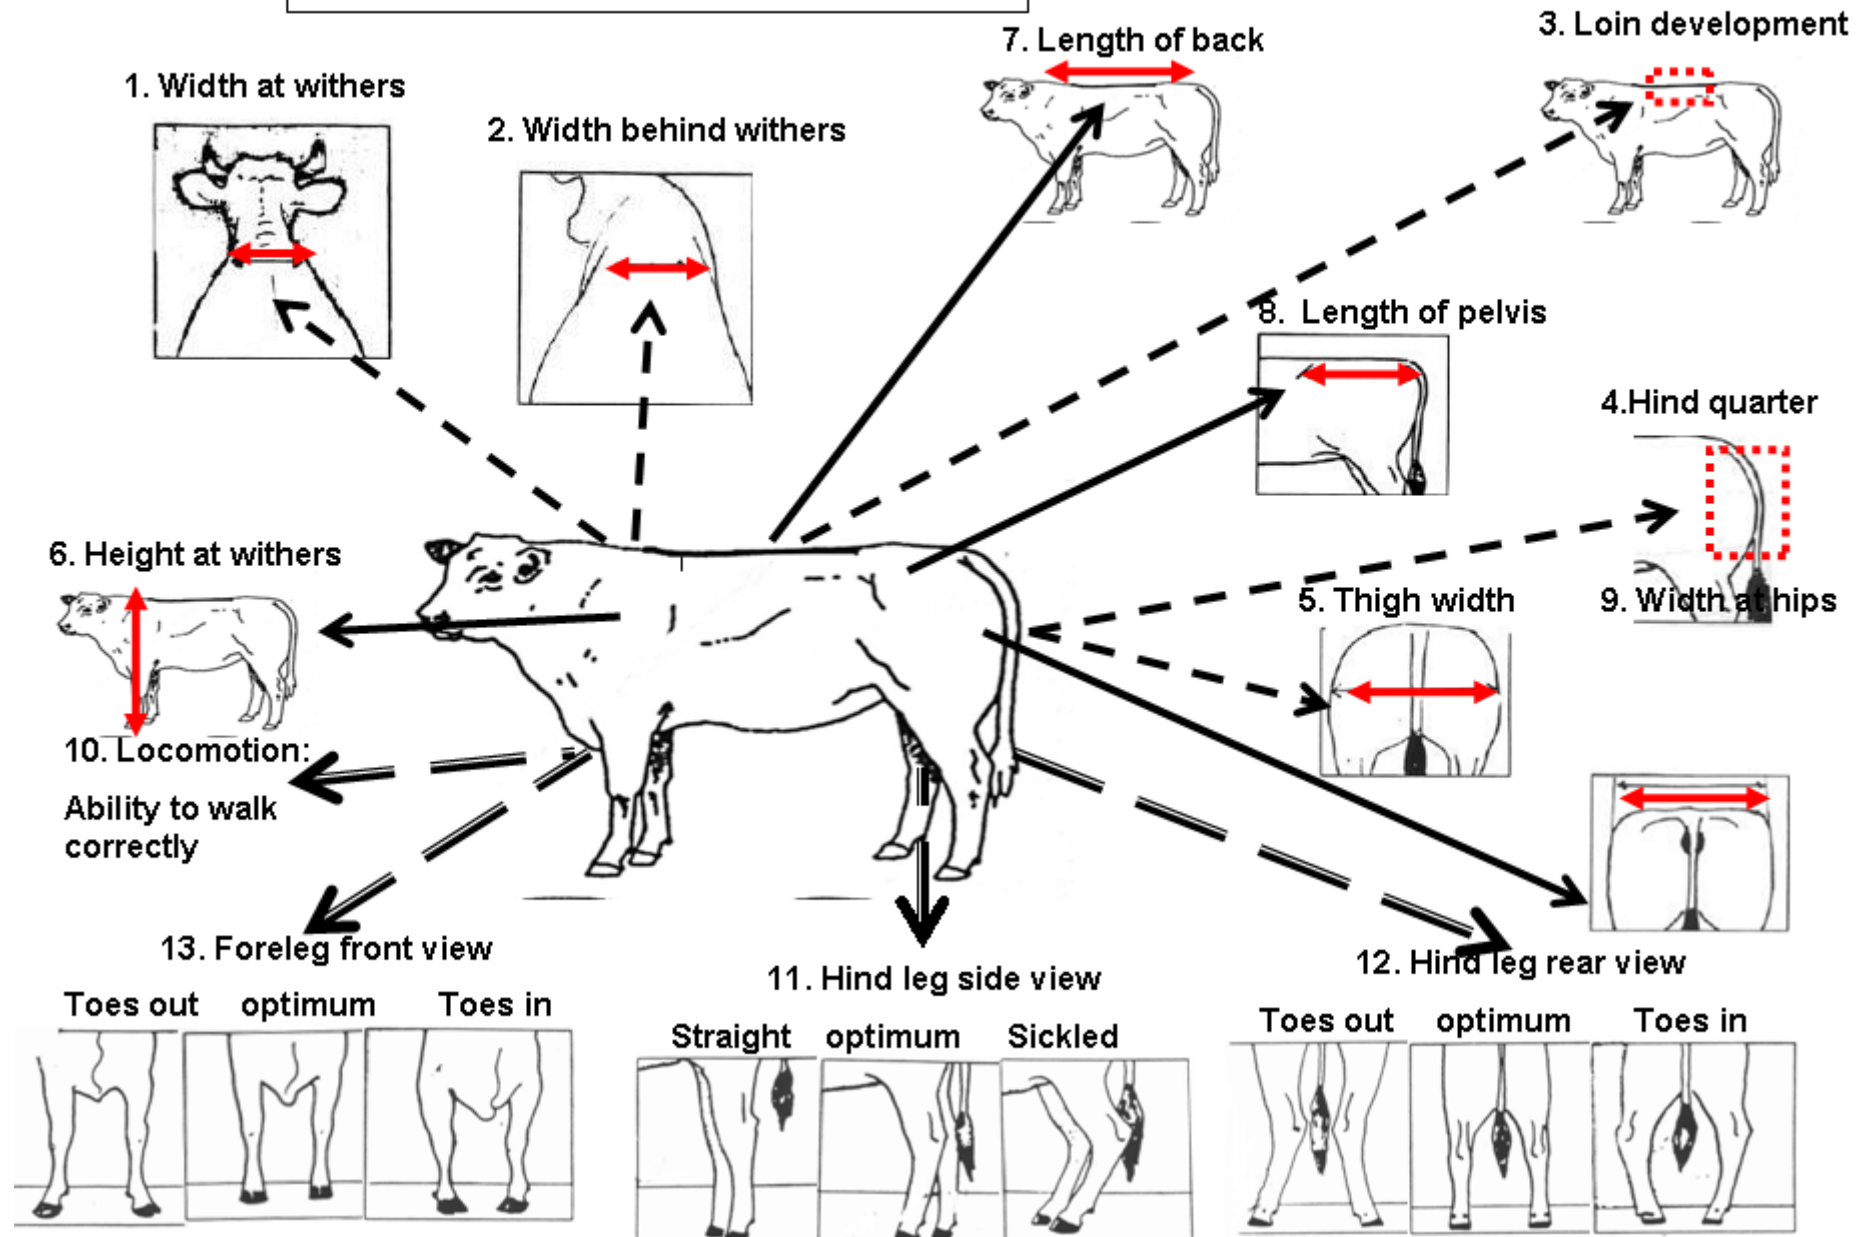

Muscle = 1 + 2 + 3(x2) + 4 + 5
Skeletal = 6(x2) + 7 + 8 + 9
Functional = 10 + 11 + 12 + 13