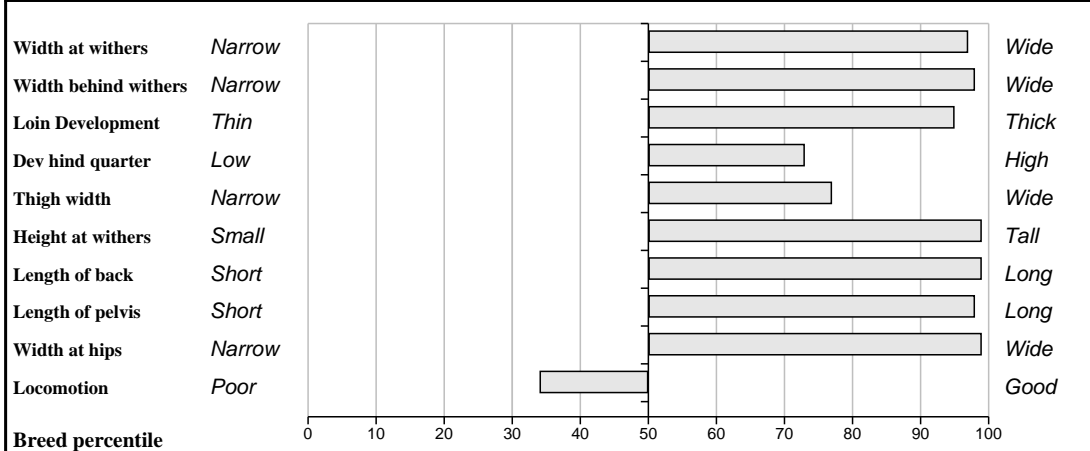

Lot 43 Nore Frank Et

Breed: Charolais

IE221396490188

DOB: 02-Sep-2010

Male

Owner: Glenn Cooper - Cahir Coolrain Portlaoise Co Laois

Sire: Texan-Gie (TXG) SBV = €123 (64%)	Porto	SBV = €69 (31%)	Loreto
			Lisbonne
	Marquise	SBV = €128 (19%)	Izverygood
			Eurovision
Dam: Nore Clarissa (Et) IE221396440076 SBV = €105 (39%)	Enfield Plexus	SBV = €83 (96%)	Domino
			Chloe
	Nore Argentina (Et)	SBV = €109 (39%)	P.T.I Prince
			Ballyfin Serena (Et)

€uro-Star Indexes

% Rank	Star Rating (within breed)	Indexes & Traits	€uro-Value	Data Reliability	Relative Data Reliability Comment
96%	★★★★★	Suckler Beef Value (SBV)	€121	28%	Medium
98%	★★★★★	Weanling Export	€106	42%	High
97%	★★★★★	Beef Carcass	€140	35%	High
N/A	N/A	Daughter Fertility	N/A	0%	Too Low
66%	★★★★	Daughter Milk	€-65	9%	Low

Other Key Traits

N/A	N/A	Calving Difficulty	27%	Too Low
5%	★	Gestation Length	20%	Medium
79%	★★★★	Docility	27%	Medium

GROW Linear Score Evaluation (Within-Breed Percentiles)

Animal scored. Linear scores and weaning weights in evaluations

BLUP Composites (Within Breed)