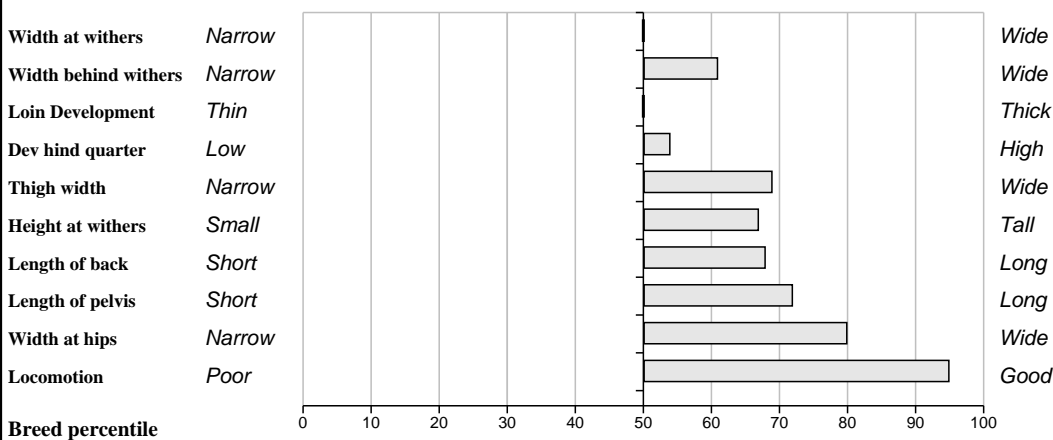

Lot 32 Scregg Fred 1 **Breed: Charolais**

IE311167980361 **DOB: 09-Jun-2010** **Male**

Owner: Michael Joseph Brehony - Scregg Knockcroghery Co Roscommon

Sire: Bova Sylvain (SLV) SBV = €64 (95%)	Oriental SBV = €78 (38%)	Major Jerusalem
	Jacobine SBV = €103 (34%)	Erudit Bichette
Dam: Sandfield Vicky IE311171620377 SBV = €98 (33%)	Doonally New SBV = €103 (99%)	Hermes Intruse
	Croghan Rosaleen SBV = €89 (35%)	Kilmore Optimist Cashelane Linda

Parental Average Euro-Star Indexes

% Rank	Star Rating (within breed)	Indexes & Traits	Euro-Value	Data Reliability	Relative Data Reliability Comment
63%	★★★★	Suckler Beef Value (SBV)	€84	31%	Medium
82%	★★★★★	Weanling Export	€89	30%	Medium
80%	★★★★★	Beef Carcass	€118	30%	Medium
22%	★★	Daughter Fertility	€-37	17%	Medium
66%	★★★★	Daughter Milk	€-65	22%	Medium
Other Key Traits					
15%	★	Calving Difficulty	10.9%	41%	Medium
89%	★★★★★	Gestation Length		27%	Medium
75%	★★★★	Docility		29%	Medium

Parental Average GROW Traits (Within-Breed Percentiles)
Animal scored. Scores or weaning weights not eligible for evaluation

BLUP Composites (Within Breed)