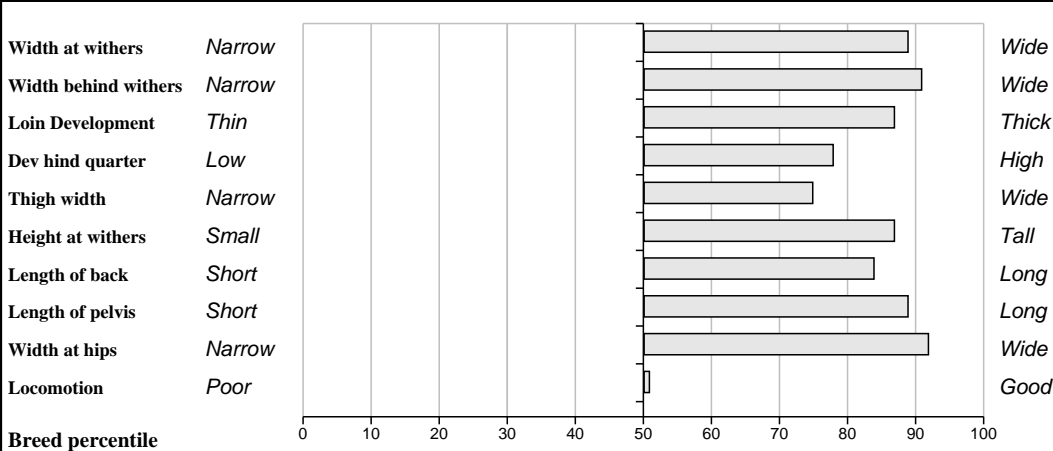

Lot 44 Roughan Fritz 1

Breed: Charolais

IE161190711564

DOB: 05-Sep-2010

Male

Owner: Patrick Mc Clean - Roughan Newtowncunningham Lifford Co Donegal

Sire: Roughan Divin (FR2308109810) SBV = €116 (38%)	Sesame SBV = €160 (38%)	Picador
		Nefle
	Lunette SBV = €61 (26%)	Hideal
		Histoire
Dam: Roughan Bermudes FR8574754722 SBV = €89 (19%)	Ronsard SBV = €159 (46%)	Major
		Fatcha
	Orge SBV = €36 (7%)	Larousse
		Cerise

€uro-Star Indexes

% Rank	Star Rating (within breed)	Indexes & Traits	€uro-Value	Data Reliability	Relative Data Reliability Comment
96%	★★★★★	Suckler Beef Value (SBV)	€122	21%	Low
98%	★★★★★	Weanling Export	€106	30%	Medium
90%	★★★★★	Beef Carcass	€127	27%	Medium
N/A	N/A	Daughter Fertility	N/A	0%	Too Low
13%	★	Daughter Milk	€-86	7%	Low

Other Key Traits

60%	★★★	Calving Difficulty	7.7%	33%	Low
N/A	N/A	Gestation Length		0%	Too Low
82%	★★★★★	Docility		41%	High

GROW Linear Score Evaluation (Within-Breed Percentiles)

Animal scored. Linear scores and weaning weights in evaluations

BLUP Composites (Within Breed)