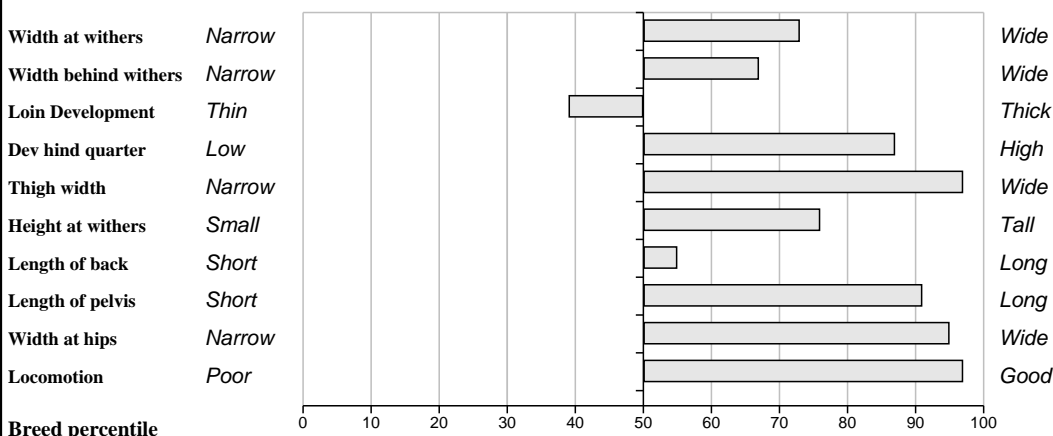

Lot 26 Woodhead Francois Breed: Charolais

IE161454160146 DOB: 10-May-2010 Male

Owner: Andrew Joseph Walker - Ballyloughan Bruckless Donegal Po Co Donegal

Sire: Bova Sylvain (SLV) SBV = €64 (95%)	Oriental SBV = €78 (38%)	Major
	Jacobine SBV = €103 (34%)	Jerusalem
Dam: Woodhead Regina IE161454140045 SBV = €66 (35%)	Doonally New SBV = €103 (99%)	Erudit
	Woodhead Lorna SBV = €7 (31%)	Bichette
		Hermes
		Intruse
		Doonally Futur
		Whitehill (Aca) Irene

€uro-Star Indexes

% Rank	Star Rating (within breed)	Indexes & Traits	€uro-Value	Data Reliability	Relative Data Reliability Comment
48%	★★★	Suckler Beef Value (SBV)	€75	36%	High
66%	★★★★	Weanling Export	€84	41%	High
61%	★★★★	Beef Carcass	€108	38%	High
23%	★★	Daughter Fertility	€-36	17%	Medium
36%	★★	Daughter Milk	€-76	23%	Medium
Other Key Traits					
25%	★★	Calving Difficulty	9.8%	42%	High
95%	★★★★★	Gestation Length		27%	Medium
98%	★★★★★	Docility		44%	High

GROW Linear Score Evaluation (Within-Breed Percentiles)
Animal scored. Linear scores and weaning weights in evaluations

BLUP Composites (Within Breed)