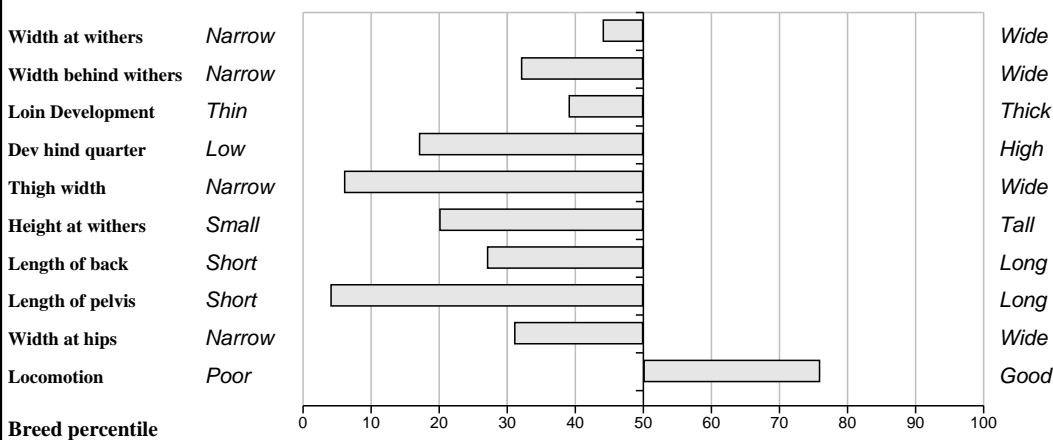

Lot 8 Culkenny Fonzie

Breed: Charolais

IE161020130573

DOB: 24-Mar-2010

Male

Owner: Anthony Mc Colgan - Culkeeny Lifford Co Donegal

Sire: Oldgrange Sindurain (OSI) SBV = €69 (97%)	Vera Cruz	SBV = €42 (81%)	Isidore
	Oldgrange (Imp 00f) Onda Bahia	SBV = €61 (41%)	Rougeole
Dam: Culkenny Beckie IE161020130441 SBV = €52 (34%)	Prime Roulette	SBV = €116 (78%)	Indurain
	Culkenny Pandora	SBV = €38 (43%)	Prime Noelle
			Drumcrow Hubert
			Culkenny Jennifer

€uro-Star Indexes

% Rank	Star Rating (within breed)	Indexes & Traits	€uro-Value	Data Reliability	Relative Data Reliability Comment
33%	★★	Suckler Beef Value (SBV)	€65	38%	High
26%	★★	Weanling Export	€71	49%	High
14%	★	Beef Carcass	€80	43%	High
80%	★★★★★	Daughter Fertility	€13	18%	Medium
19%	★	Daughter Milk	€-83	22%	Medium
Other Key Traits					
86%	★★★★★	Calving Difficulty	6.1%	41%	Medium
15%	★	Gestation Length		26%	Medium
66%	★★★★	Docility		47%	High

GROW Linear Score Evaluation (Within-Breed Percentiles)

Animal scored. Linear scores and weaning weights in evaluations

BLUP Composites (Within Breed)