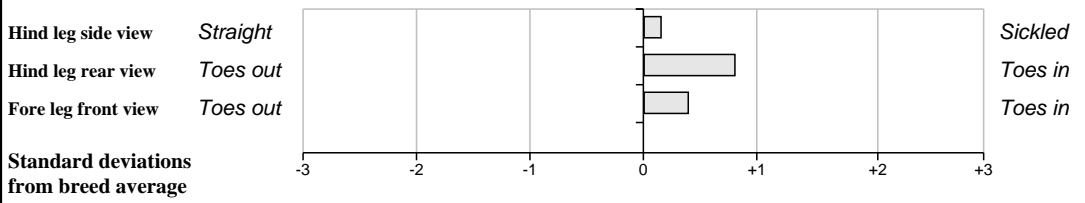

The GROW Linear Score Evaluations are a prediction of future progeny performance and NOT the raw scores on the animal itself

Comments

Feet and Leg Descriptions

Lot 39 Elfeet Fred

Breed: Charolais

IE251063850379