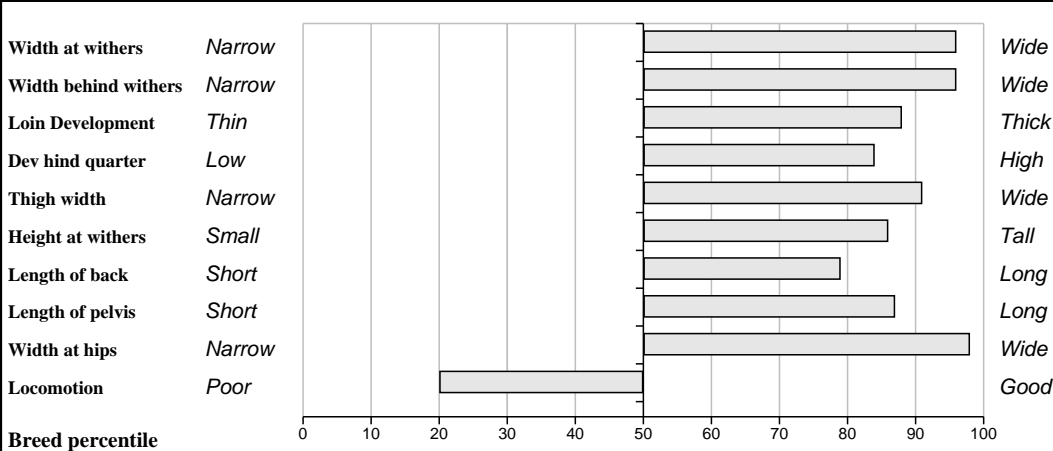

Lot 50 Grangwood Fury Et

Breed: Charolais

IE241054840164

DOB: 20-Oct-2010

Male

Owner: Jerry O'Keeffe - Woodlawn Grange Knocklong Co Limerick

Sire: Texan-Gie (TXG) SBV = €123 (64%)	Porto	SBV = €69 (31%)	Loreto
			Lisbonne
	Marquise	SBV = €128 (19%)	Izverygood
			Eurovision
Dam: Grangewood Carol (Et) IE241054870126 SBV = €90 (27%)	Vladimer	SBV = €132 (39%)	Saturnin
			Statue
	Merveille	SBV = €44 (55%)	Hidalgo
			Biche

€uro-Star Indexes

% Rank	Star Rating (within breed)	Indexes & Traits	€uro-Value	Data Reliability	Relative Data Reliability Comment
77%	★★★★	Suckler Beef Value (SBV)	€95	26%	Medium
77%	★★★★	Weanling Export	€87	41%	High
74%	★★★★	Beef Carcass	€115	33%	Medium
N/A	N/A	Daughter Fertility	N/A	0%	Too Low
92%	★★★★★	Daughter Milk	€-48	8%	Low

Other Key Traits

N/A	N/A	Calving Difficulty	25%	Too Low
17%	★	Gestation Length	17%	Medium
96%	★★★★★	Docility	42%	High

GROW Linear Score Evaluation (Within-Breed Percentiles)

Animal scored. Linear scores and weaning weights in evaluations

BLUP Composites (Within Breed)