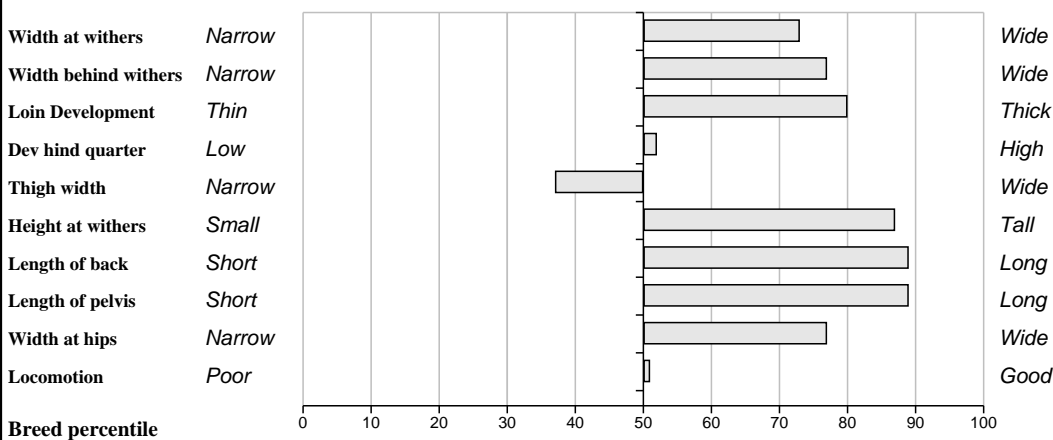

Lot 35 Roughan Fabio

Breed: Charolais

IE161190721482

DOB: 29-Jun-2010

Male

Owner: Patrick Mc Clean - Roughan Newtowncunningham Lifford Co Donegal

Sire: Roughan Verygood (FR8935244142) SBV = €124 (52%)	Pacha SBV = €123 (30%)	Ludwig
		Manette
	Noblesse SBV = €102 (22%)	Irlandaise
		Hardie
Dam: Roughan Bluebell IE161190751015 SBV = €102 (31%)	Roughan Unique SBV = €136 (63%)	Ronsard
		Roughan Merluche
	Roughan Tess SBV = €93 (33%)	Regaile Oisin
		Roughan Margie

€uro-Star Indexes

% Rank	Star Rating (within breed)	Indexes & Traits	€uro-Value	Data Reliability	Relative Data Reliability Comment
95%	★★★★★	Suckler Beef Value (SBV)	€121	25%	Medium
85%	★★★★★	Weanling Export	€91	33%	Medium
80%	★★★★★	Beef Carcass	€118	31%	Medium
80%	★★★★★	Daughter Fertility	€14	2%	Low
89%	★★★★★	Daughter Milk	€-51	7%	Low
Other Key Traits					
58%	★★★	Calving Difficulty	7.8%	40%	Medium
N/A	N/A	Gestation Length		0%	Too Low
33%	★★	Docility		41%	High

GROW Linear Score Evaluation (Within-Breed Percentiles)
Animal scored. Linear scores and weaning weights in evaluations

BLUP Composites (Within Breed)