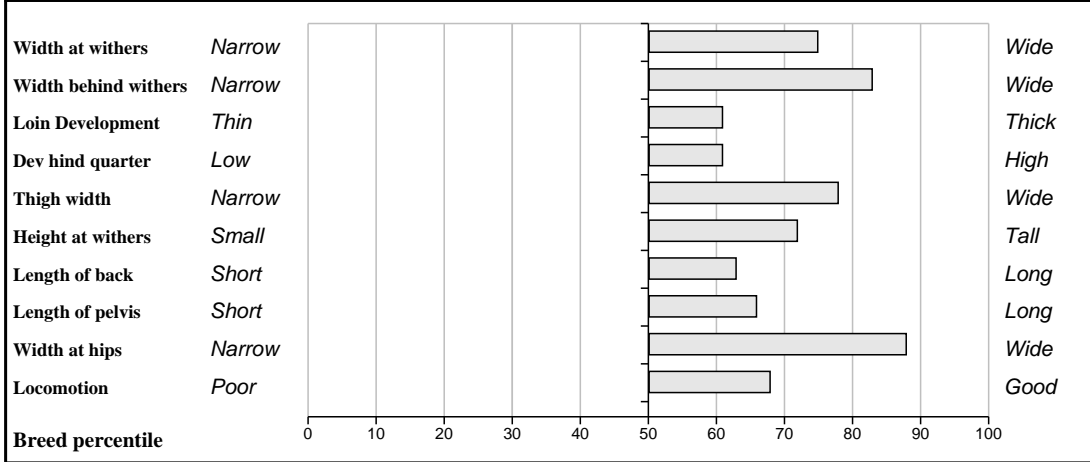

Lot 48 Derrylamogue Fionn

Breed: Charolais

IE221342950126

DOB: 10-Oct-2010

Male

Owner: Eamonn Flanagan - Derrylamogue Rosenallis Portlaoise Co Laois

Sire: Texan-Gie (TXG) SBV = €123 (64%)	Porto SBV = €69 (31%)	Loreto Lisbonne
	Marquise SBV = €128 (19%)	Izverygood Eurovision
Dam: Durrow Tiger Lily IE221189080470 SBV = €59 (34%)	Liscally Lancer SBV = €114 (83%)	Erudit Liscally Fairy
	Durrow Primrose SBV = €36 (43%)	Excellent Durrow Maxi

Parental Average Euro-Star Indexes

% Rank	Star Rating (within breed)	Indexes & Traits	€uro-Value	Data Reliability	Relative Data Reliability Comment
73%	★★★★	Suckler Beef Value (SBV)	€91	23%	Low
64%	★★★★	Weanling Export	€83	27%	Medium
54%	★★★	Beef Carcass	€104	22%	Low
N/A	N/A	Daughter Fertility	N/A	0%	Too Low
89%	★★★★★	Daughter Milk	€-51	10%	Low
Other Key Traits					
31%	★★	Calving Difficulty	9.4%	33%	Low
8%	★	Gestation Length		21%	Medium
90%	★★★★★	Docility		24%	Medium

Parental Average GROW Traits (Within-Breed Percentiles)
Animal scored. Scores or weaning weights not eligible for evaluation

BLUP Composites (Within Breed)