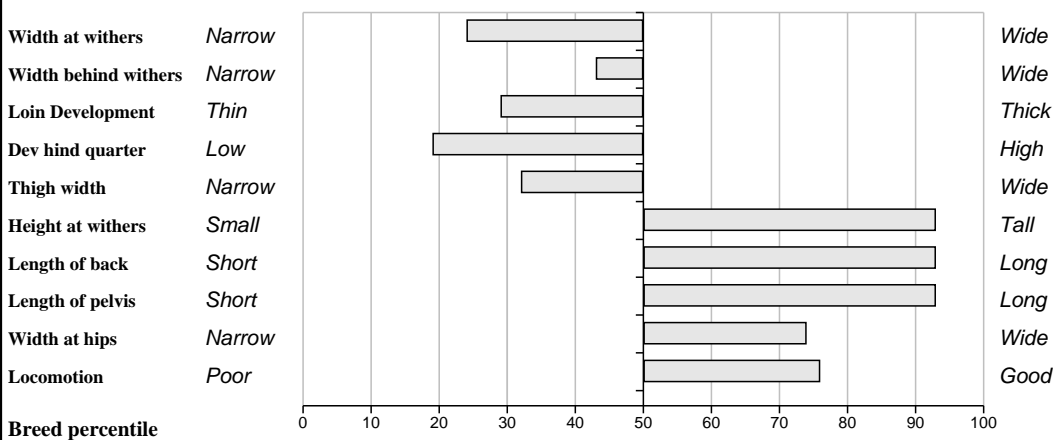

Lot 41 Roughan Farrell

Breed: Charolais

IE161190771545

DOB: 01-Sep-2010

Male

Owner: Patrick Mc Clean - Roughan Newtowncunningham Lifford Co Donegal

Sire: Roughan Divin (FR2308109810) SBV = €116 (38%)	Sesame SBV = €160 (38%)	Picador
		Nefle
	Lunette SBV = €61 (26%)	Hideal
		Histoire
Dam: Roughan Anastasia IE161190740899 SBV = €67 (32%)	Roughan Ultimatum SBV = €78 (67%)	Page
		Olympe
	Garshuey Paula SBV = €85 (33%)	Carrickbrack Joshua
		Garshuey Jennifer

€uro-Star Indexes

% Rank	Star Rating (within breed)	Indexes & Traits	€uro-Value	Data Reliability	Relative Data Reliability Comment
76%	★★★★	Suckler Beef Value (SBV)	€94	23%	Low
58%	★★★	Weanling Export	€81	31%	Medium
63%	★★★★	Beef Carcass	€108	28%	Medium
N/A	N/A	Daughter Fertility	N/A	0%	Too Low
23%	★★	Daughter Milk	€-81	8%	Low
Other Key Traits					
63%	★★★★	Calving Difficulty	7.6%	37%	Medium
N/A	N/A	Gestation Length		1%	Too Low
75%	★★★★	Docility		43%	High

GROW Linear Score Evaluation (Within-Breed Percentiles)

Animal scored. Linear scores and weaning weights in evaluations

BLUP Composites (Within Breed)