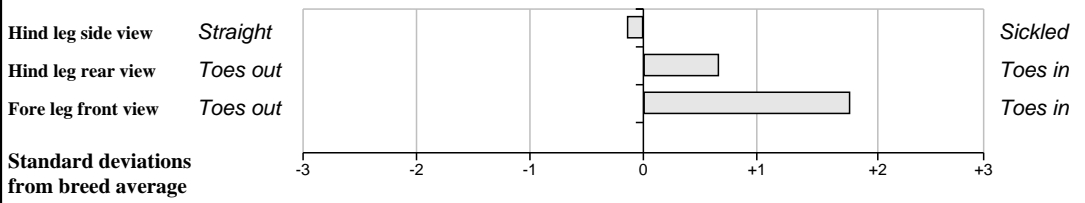

Comments

Feet and Leg Descriptions

Lot 50 Grangwood Fury Et

Breed: Charolais

IE241054840164

DOB: 20-Oct-2010

Male

Owner: Jerry O'Keeffe - Woodlawn Grange Knocklong Co Limerick