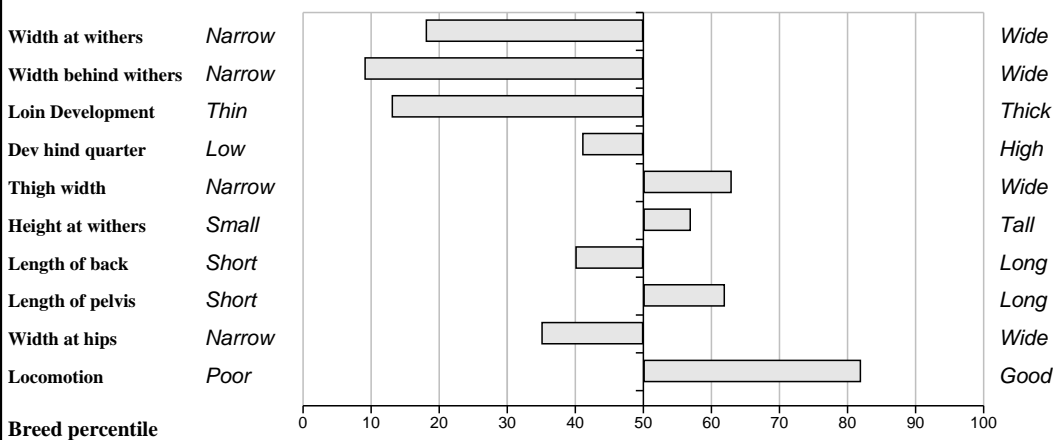

Lot 33 Dalehill Funky

Breed: Charolais

IE121580340607

DOB: 15-Jun-2010

Male

Owner: Basil Kells - Bohora Derrylane Killeshandra Co Cavan

Sire: Moorefield Cody (IE241180070086) SBV = €78 (49%)	Doonally New SBV = €103 (99%)	Hermes
		Intruse
	Moorefield Roxanne SBV = €30 (38%)	Jupiter
		Maryville Jane
Dam: Drumbess. Sarah IE121190840113 SBV = €23 (42%)	Indurain SBV = €47 (98%)	Vicomte
		Tombola
	Drumbess. Orla SBV = €14 (43%)	Jupiter
		Highgrove (Bsl) Lucy

Parental Average Euro-Star Indexes

% Rank	Star Rating (within breed)	Indexes & Traits	€uro-Value	Data Reliability	Relative Data Reliability Comment
13%	★	Suckler Beef Value (SBV)	€47	25%	Medium
27%	★★	Weanling Export	€71	26%	Low
19%	★	Beef Carcass	€84	26%	Low
6%	★	Daughter Fertility	€-62	7%	Medium
9%	★	Daughter Milk	€-89	13%	Medium
Other Key Traits					
93%	★★★★★	Calving Difficulty	5.4%	39%	Medium
60%	★★★★	Gestation Length		13%	Medium
75%	★★★★	Docility		18%	Low

Parental Average GROW Traits (Within-Breed Percentiles)

Animal scored. Scores or weaning weights not eligible for evaluation

BLUP Composites (Within Breed)