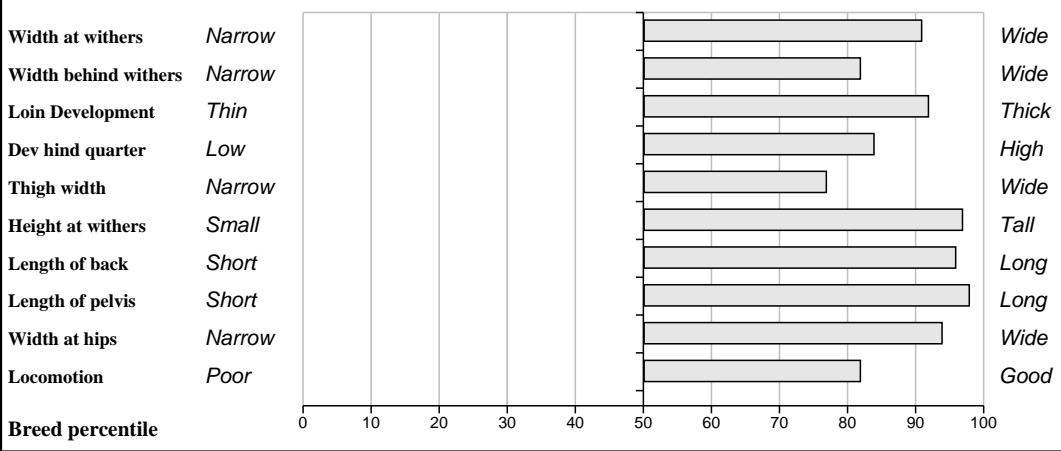

Lot 2 Kiltananlae Frostie Breed: Charolais

IE331468440112 DOB: 06-Mar-2010 Male

Owner: Noel Galvin - Lackenavea Birdhill Co Tipperary

Sire: Ashleigh Victor (Et) (S626) SBV = €109 (59%)	Doonally New	SBV = €103 (99%)	Hermes
	Ashleigh Pearl	SBV = €145 (51%)	Intruse
Dam: Kilboy. Tanya IE331202680340 SBV = €100 (32%)	Lyonsdemesne Novak	SBV = €79 (60%)	Jupiter
	Lyonsdemesne Paula	SBV = €86 (46%)	Rosanna (Imp.'94f) Hazel
			Kilboy (Imp. '91f) Gracieux
			Lyonsdemesne Isolde
			Indurain
			Farmleigh Helena

€uro-Star Indexes

% Rank	Star Rating (within breed)	Indexes & Traits	€uro-Value	Data Reliability	Relative Data Reliability Comment
95%	★★★★★	Suckler Beef Value (SBV)	€118	27%	Medium
98%	★★★★★	Weanling Export	€105	39%	High
98%	★★★★★	Beef Carcass	€147	33%	Medium
14%	★	Daughter Fertility	€-47	7%	Medium
85%	★★★★★	Daughter Milk	€-55	12%	Medium
Other Key Traits					
6%	★	Calving Difficulty	13%	29%	Low
50%	★★★	Gestation Length		17%	Medium
55%	★★★	Docility		41%	High

GROW Linear Score Evaluation (Within-Breed Percentiles)

Animal scored. Linear scores and weaning weights in evaluations

BLUP Composites (Within Breed)