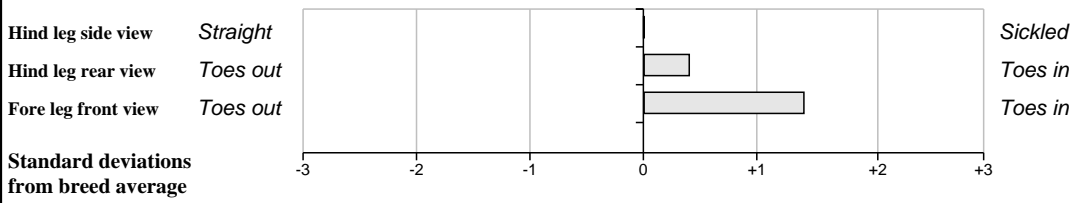

Comments

Feet and Leg Descriptions