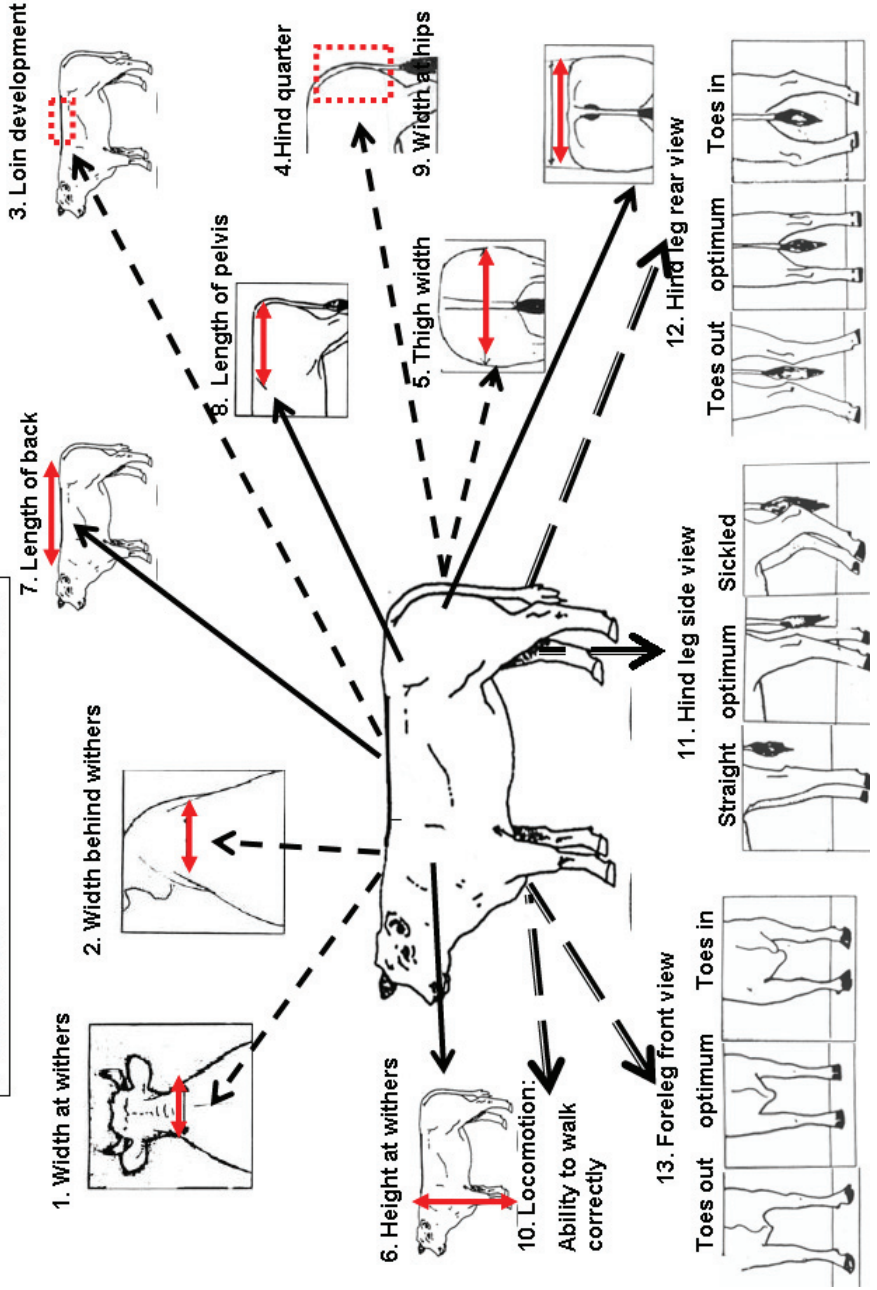

Muscle = 1 + 2 + 3(x2) + 4 + 5
Skeletal = 6(x2) + 7 + 8 + 9
Functional = 10 + 11 + 12 + 13

Lot 1 Luddenmore Figaro Et

Breed: Charolais

IE241904150102

DOB: 04-Sep-2010

Male

Owner: Michael Sheahan - Luddenmore Grange Kilmallock Co. Limerick

Sire: Major (MJR) SBV = € 133 (88%)	Berlioz	SBV = € 150 (61%)	Saint Are
			Tresorerie
	Charmille	SBV = € 106 (32%)	Vauban
			Tanche
Dam: Ballymartle Veronica (Et) IE141611090200 SBV = € 137 (51%)	P.T.I Prince	SBV = € 101 (85%)	Meillard Rj
			Joyeuse
	Hemisphere	SBV = € 110 (46%)	Empereur
			Parade

€ uro-Star Indexes

% Rank	Star Rating (within breed)	Indexes & Traits	€ uro-Value	Data Reliability	Relative Data Reliability Comment
96%	★★★★★★	Suckler Beef Value (SBV)	€ 133	36%	High
85%	★★★★★★	Weanling Export	€ 102	48%	High
97%	★★★★★★	Beef Carcass	€ 139	44%	High
76%	★★★★	Daughter Fertility	€ 18	24%	Medium
31%	★★	Daughter Milk	€ -72	29%	Medium
Other Key Traits					
18%	★	Calving Difficulty	10.5%	32%	Low
42%	★★★	Gestation Length		23%	Medium
66%	★★★★	Docility		48%	High

BLUP Composites (Within Breed)

		Data Reliability	Rank %
Muscle	98	56%	27%
Skeletal	124	56%	98%
Function	108	30%	82%